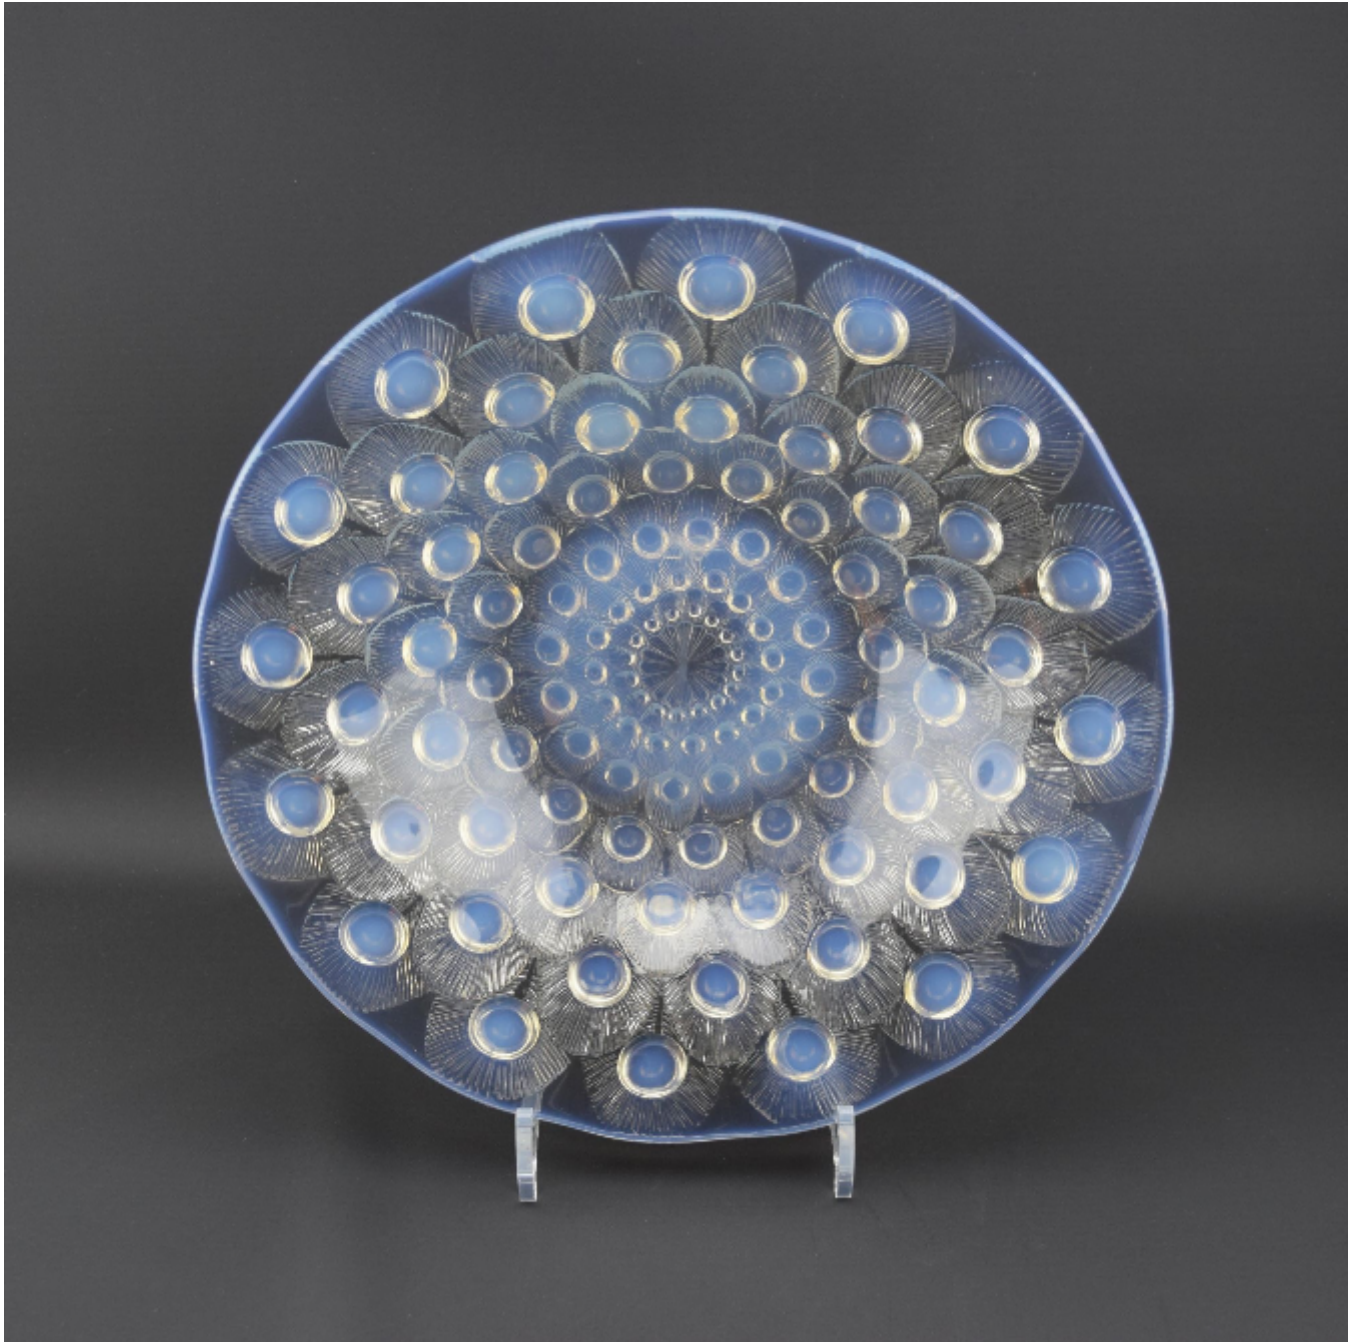

Rene Lalique opalescent Plume de Paon Coupe ouverte
Rene Lalique

£1,195

REF: 2673

Height: 5.5 cm (2.2")

Diameter: 29.5 cm (11.6")

Description

Striking Peacock feather design shallow bowl with a nice strength of opalescence

Marcilhac page ref 304

Model 10-377

Introduced in 1932

Engraved to the centre R Lalique France

The condition is very good with no damage or faults. There are a few light scratches to the base of the bowl, nothing off putting or detrimental