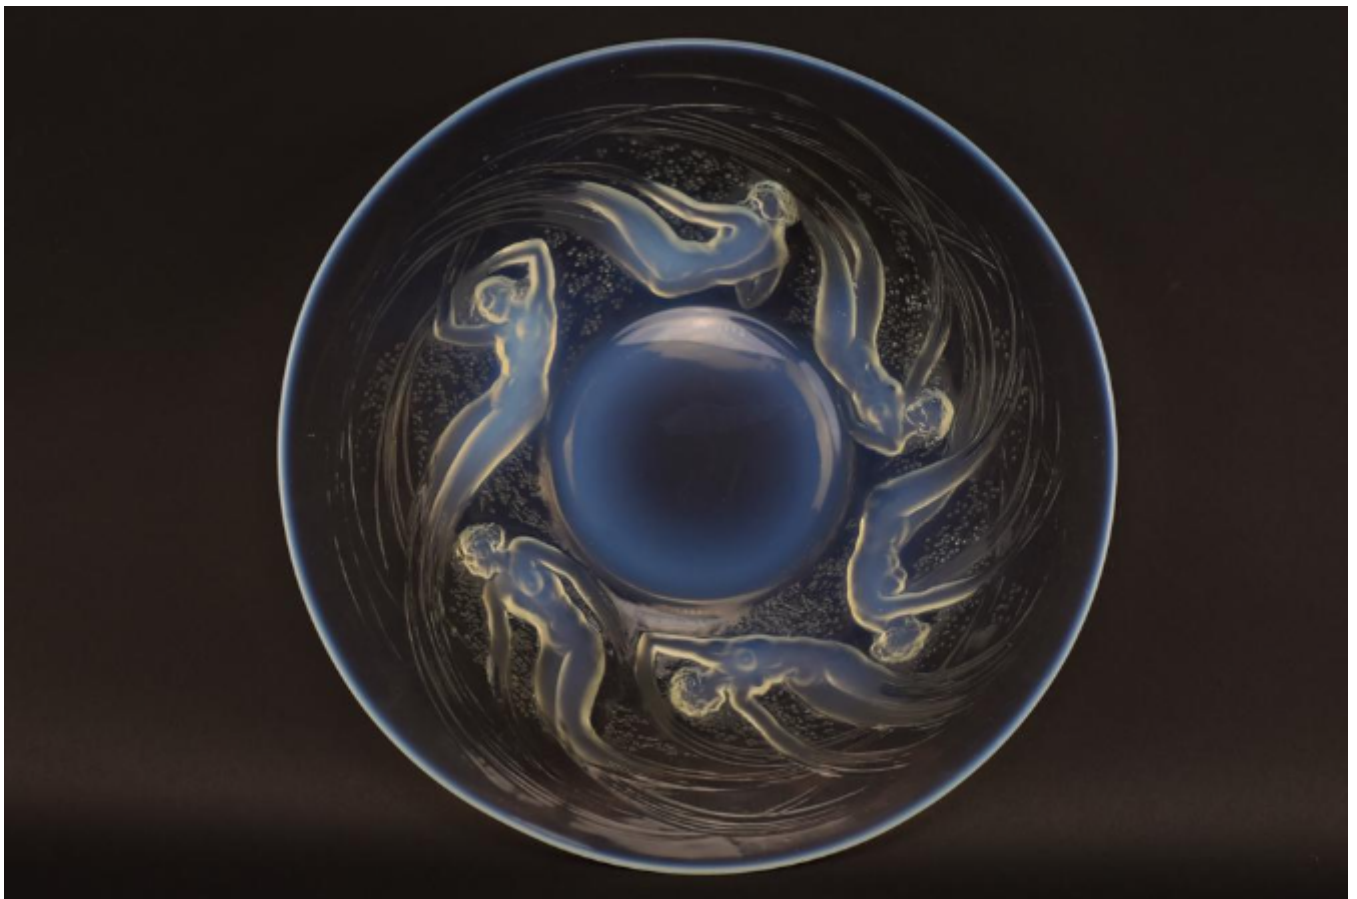

Rene lalique opalescent Ondines plate  
Rene Lalique

Sold

REF: 1084

Height: 27.5 cm (10.8")

## Description

Rene Lalique opalescent Ondines plate

A really beautiful example in excellent condition having a strong opalescent rim and well detailed figures

Marcilhac page ref: 699

Introduced in 1921

Model number 3003

Wheel cut mark R Lalique France and engraved with the model number 3003