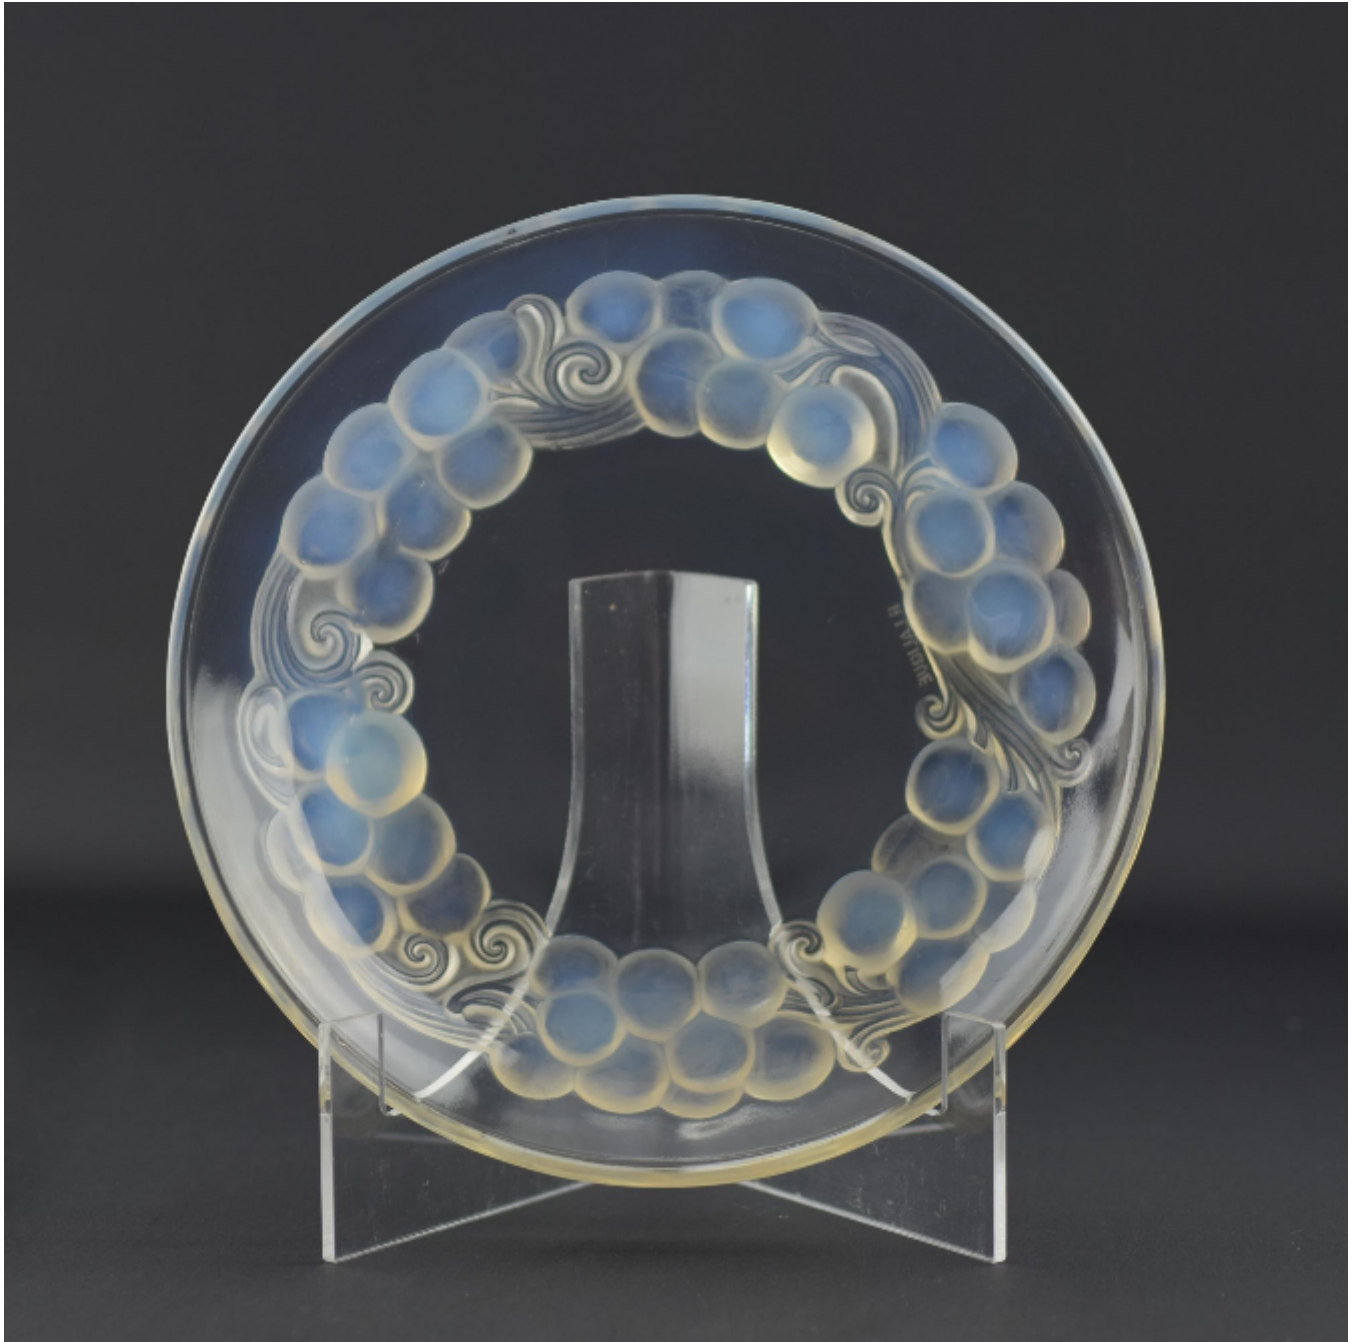

Rene Lalique Marienthal opalescent ice cream plate
Rene Lalique

Sold

REF: 2665

Diameter: 18.5 cm (7.3")

Description

Rene Lalique Marienthal opalescent ice cream plate

Slightly dish shaped plate with nice opalescence
The condition is very good

Stenciled mark R Lalique France

Marcilhac page ref : 704
Introduced in 1931
model 3034
Assiette a glace