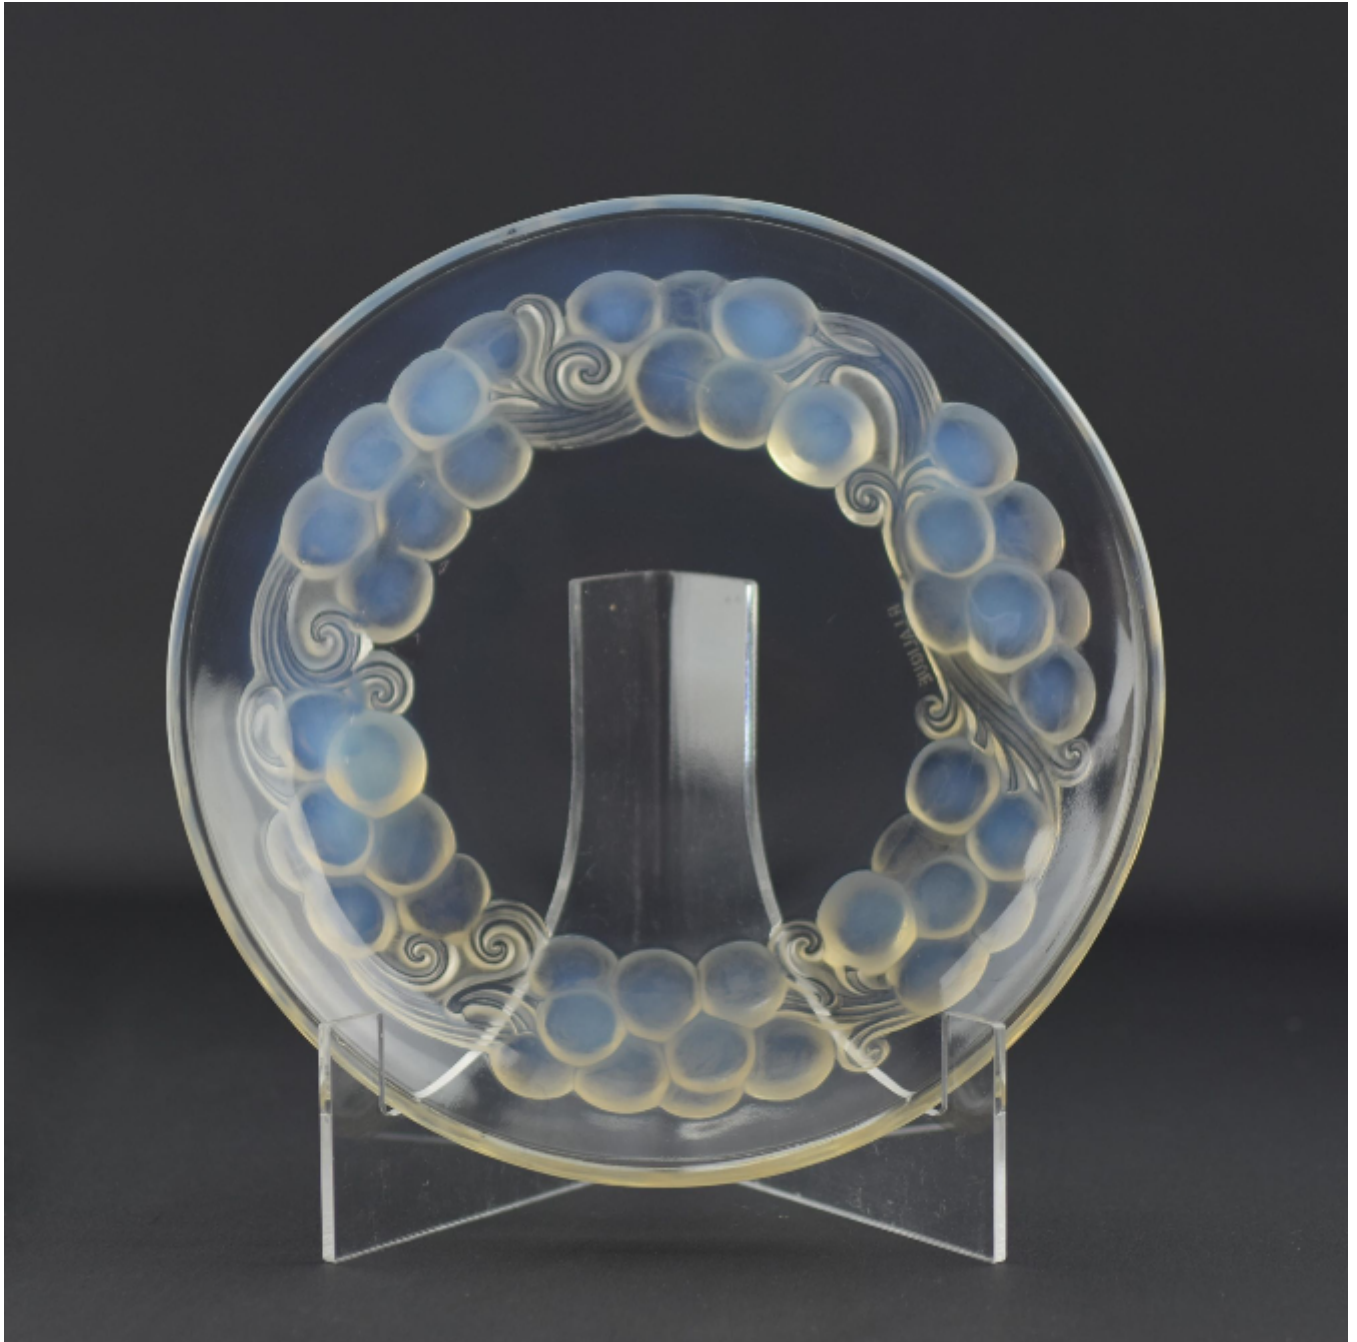

Rene Lalique Marienthal opalescent ice cream plate
Rene Lalique

Sold

REF: 2665

Diameter: 18.5 cm (7.3")

Description

Rene Lalique Marienthal opalescent ice cream plate

Slightly dish shaped plate with nice opalescence
The condition is very good

Stenciled mark R Lalique France

Marcilhac page ref : 704
Introduced in 1931
model 3034
Assiette a glace