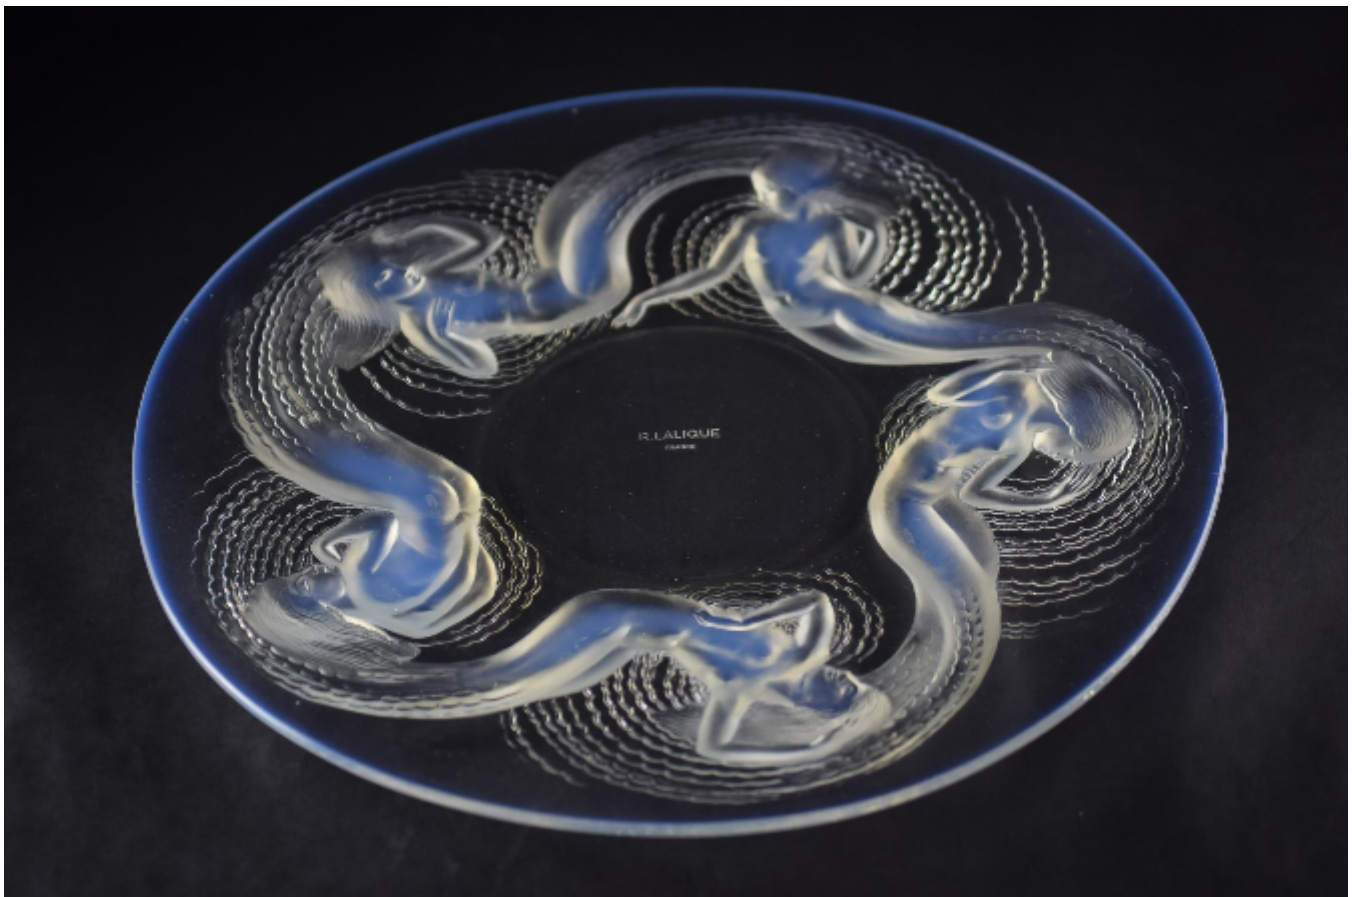

Rene Lalique large opalescent Calypso charger
Rene Lalique

Sold

REF: 1022

Diameter: 38.5 cm (15.2")

Description

Rene Lalique large opalescent Calypso Charger

Introduced in 1930

Marcilhac page ref : 301

Model No 414

Note this a large flat plate which is far less common than the shallow bowl version

Excellent condition, a really very fine example with no faults, there are a few internal air bubbles which can be seen in the images none of which are unsightly