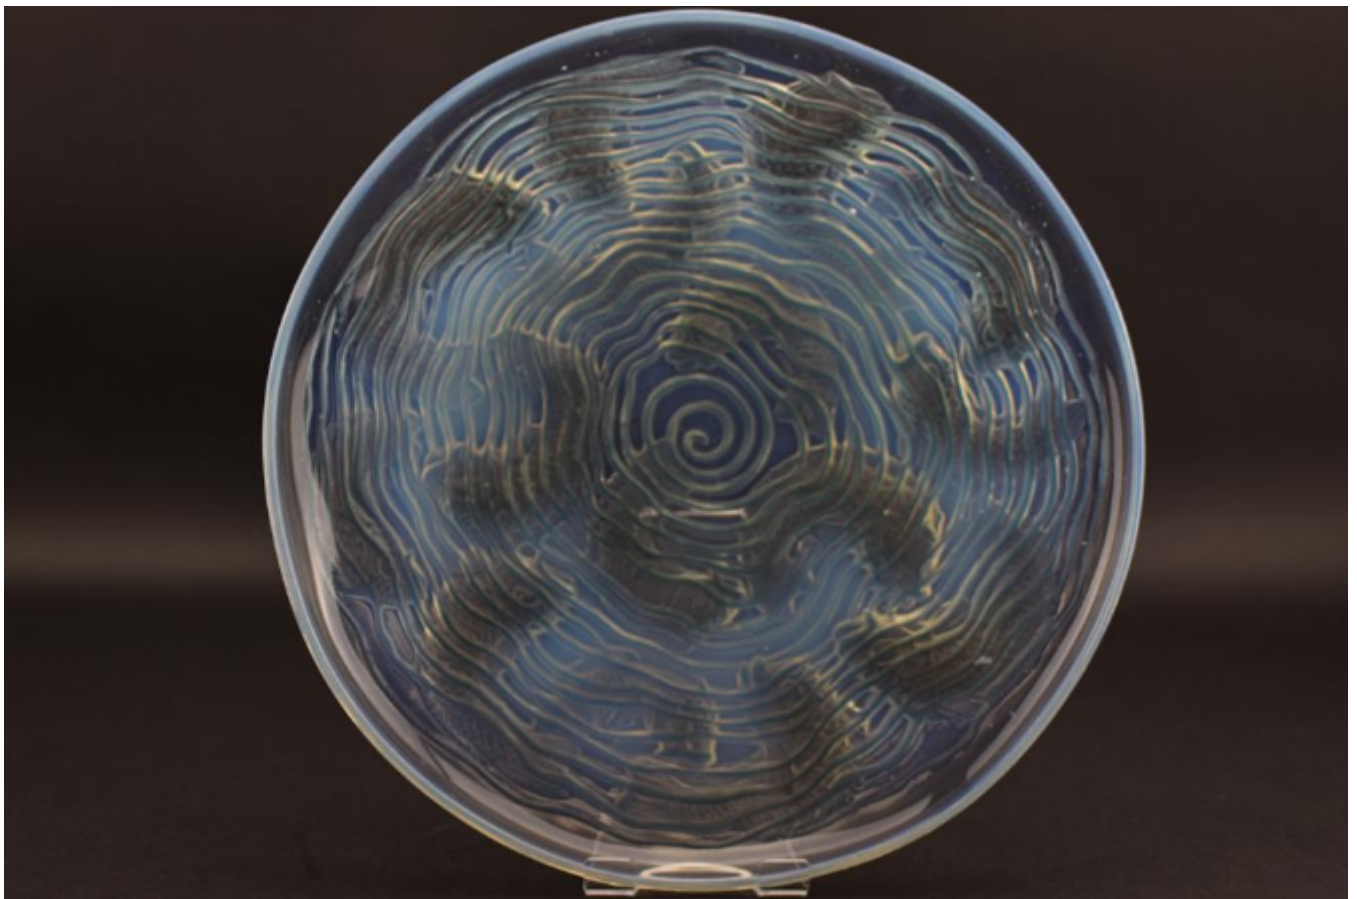

Rene lalique Dauphins opalescent coupe plate
Rene Lalique

Sold

REF: 1902

Diameter: 29.5 cm (11.6")

Description

Rene Lalique opalescent and blue stained Dauphins coupe plate

The condition is very good, there are a few minor surface scratches nothing off putting or detrimental

Stencilled mark to the centre R Lalique France

Marcihac page ref 303

Model number 423

Introduced in 1932