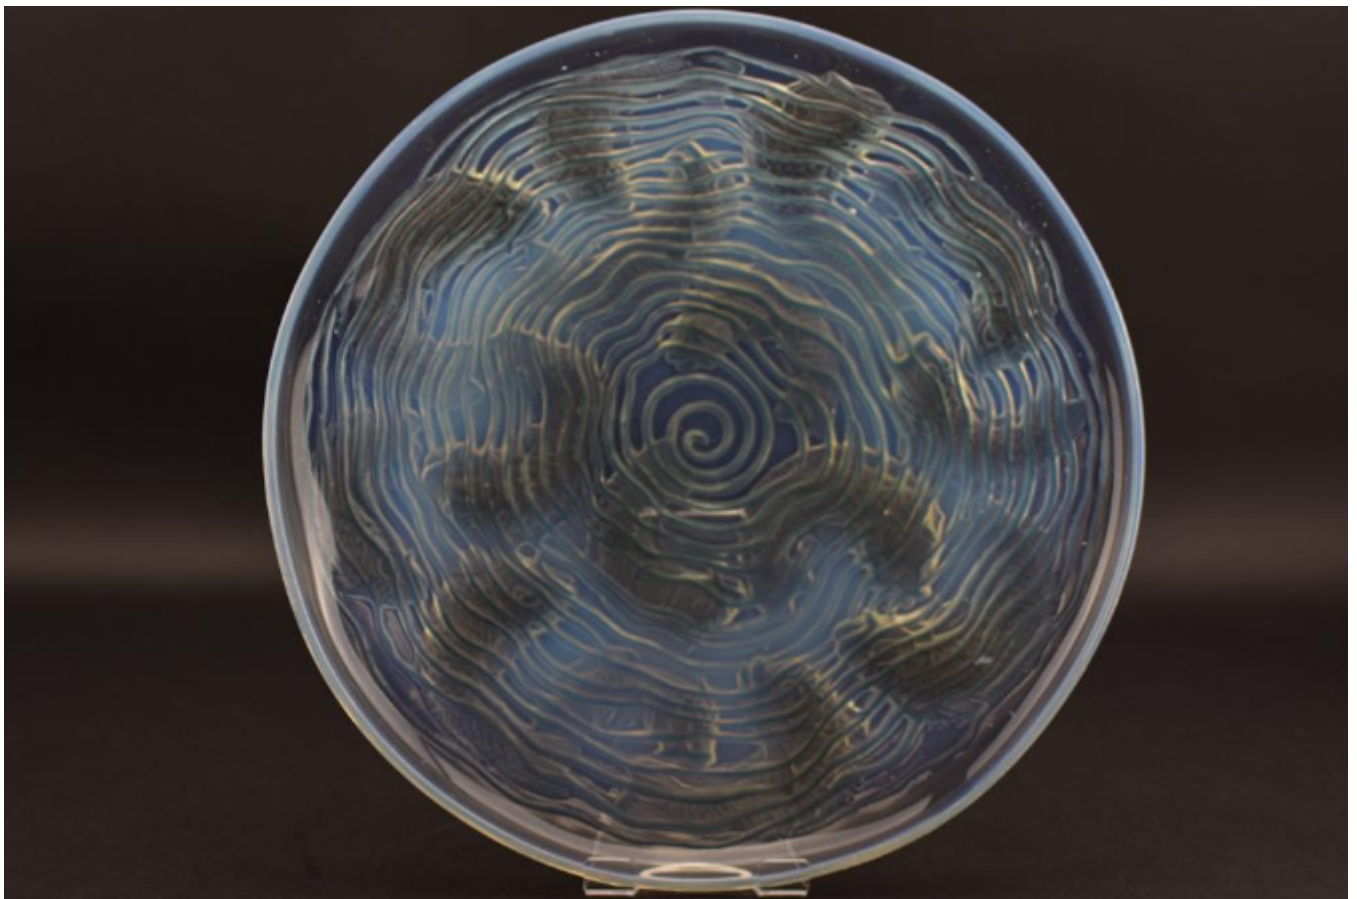

Rene lalique Dauphins opalescent coupe plate  
Rene Lalique

Sold

REF: 1902

Diameter: 29.5 cm (11.6")

## Description

Rene Lalique opalescent and blue stained Dauphins coupe plate

The condition is very good, there are a few minor surface scratches nothing off putting or detrimental

Stencilled mark to the centre R Lalique France

Marcihac page ref 303

Model number 423

Introduced in 1932