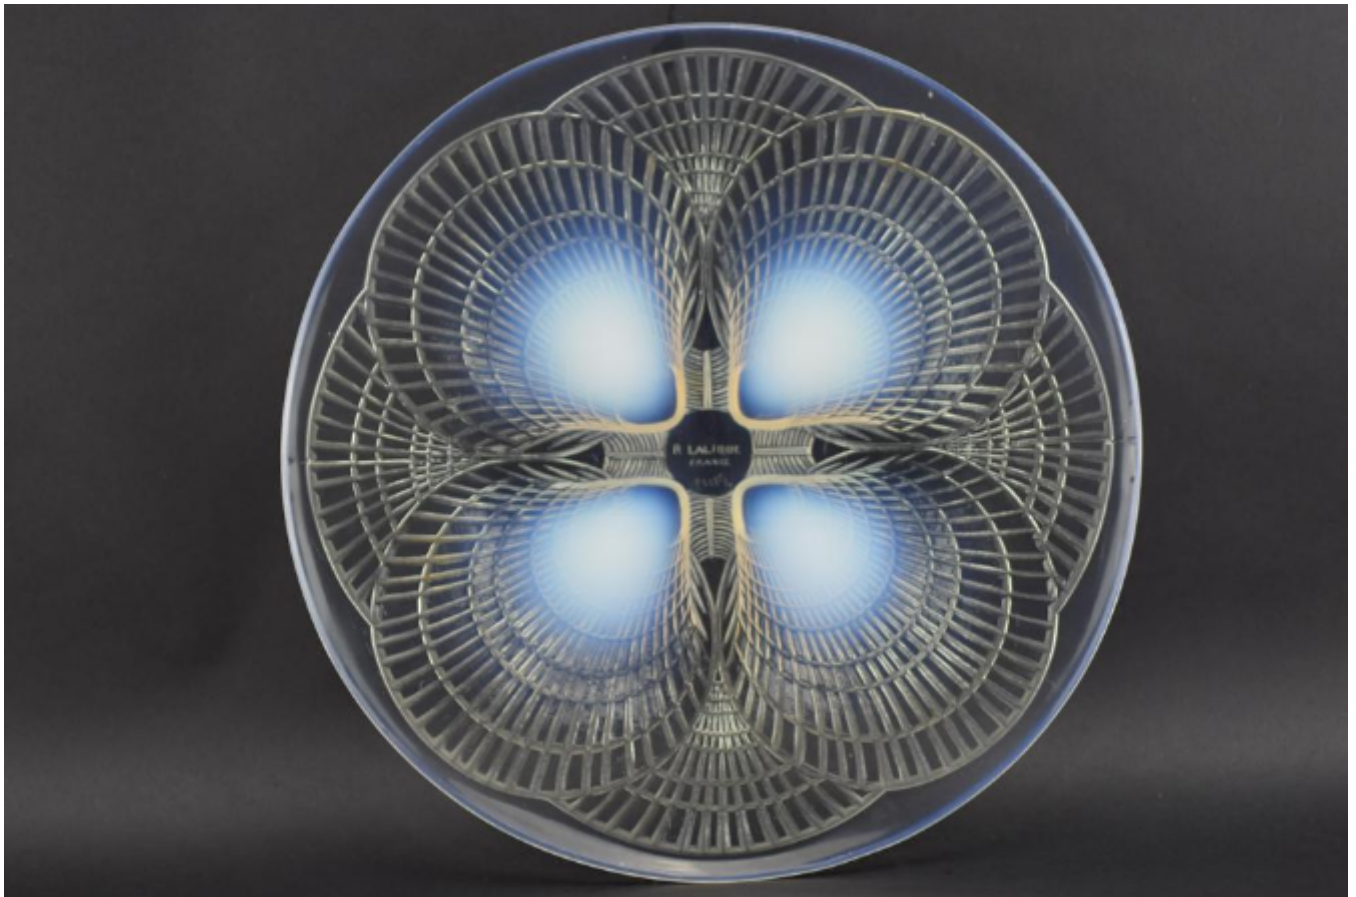

Rene Lalique coquilles no1 Plate
Rene Lalique

Sold

REF: 1819

Diameter: 30 cm (11.8")

Description

The largest size of the coquilles plates with a very strong opalescence to the centre shells

Wheel cut mark to the centre along with an engraved model number 3009

Marcilhac page 701

Model No 3009

Introduced in 1924

The condition is very good with a few little marks, nothing detrimental