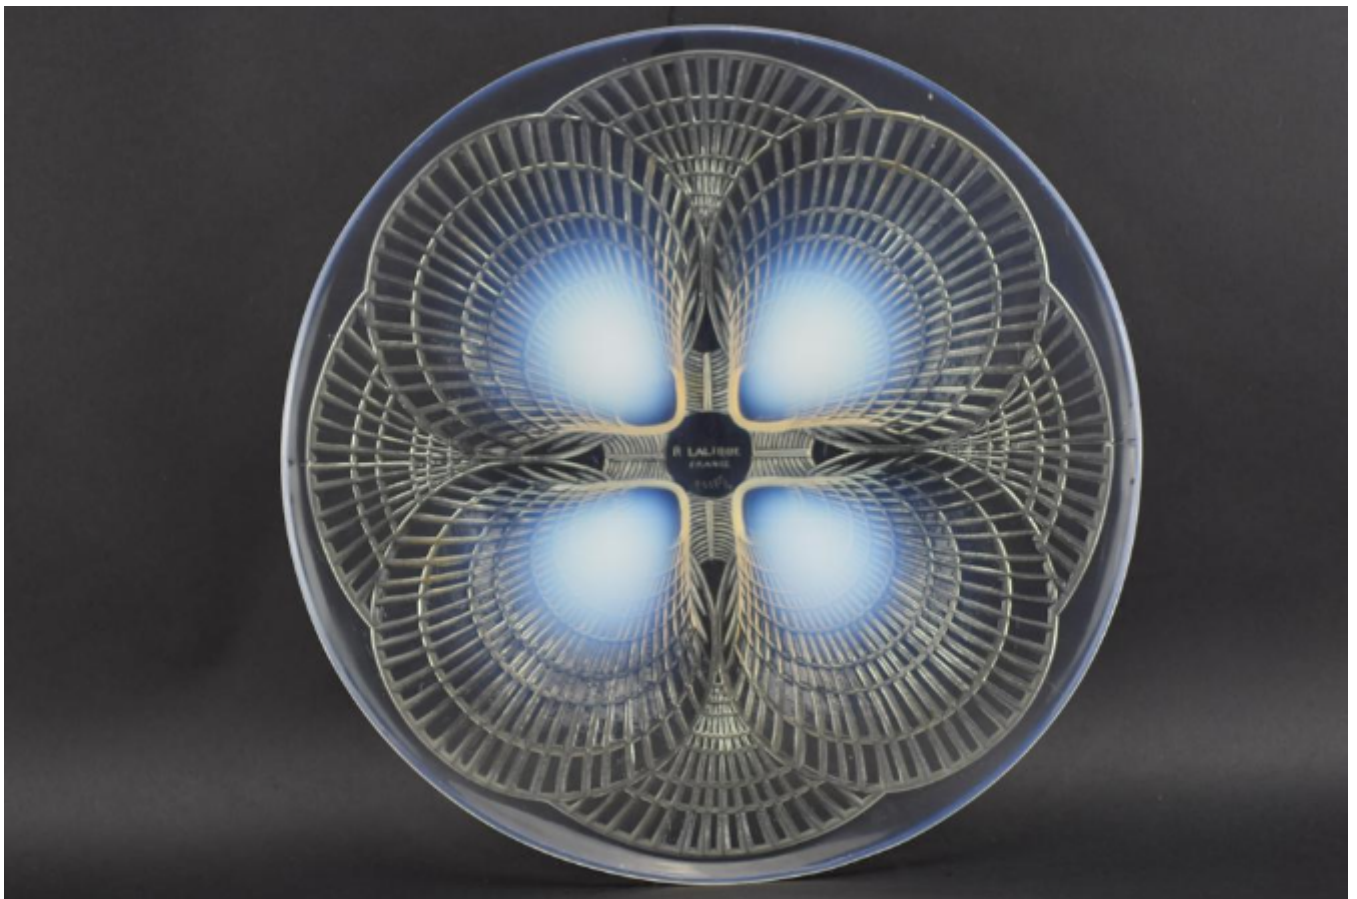

Rene Lalique coquilles no1 Plate
Rene Lalique

Sold

REF: 1819

Diameter: 30 cm (11.8")

Description

The largest size of the coquilles plates with a very strong opalescence to the centre shells

Wheel cut mark to the centre along with an engraved model number 3009

Marcilhac page 701

Model No 3009

Introduced in 1924

The condition is very good with a few little marks, nothing detrimental