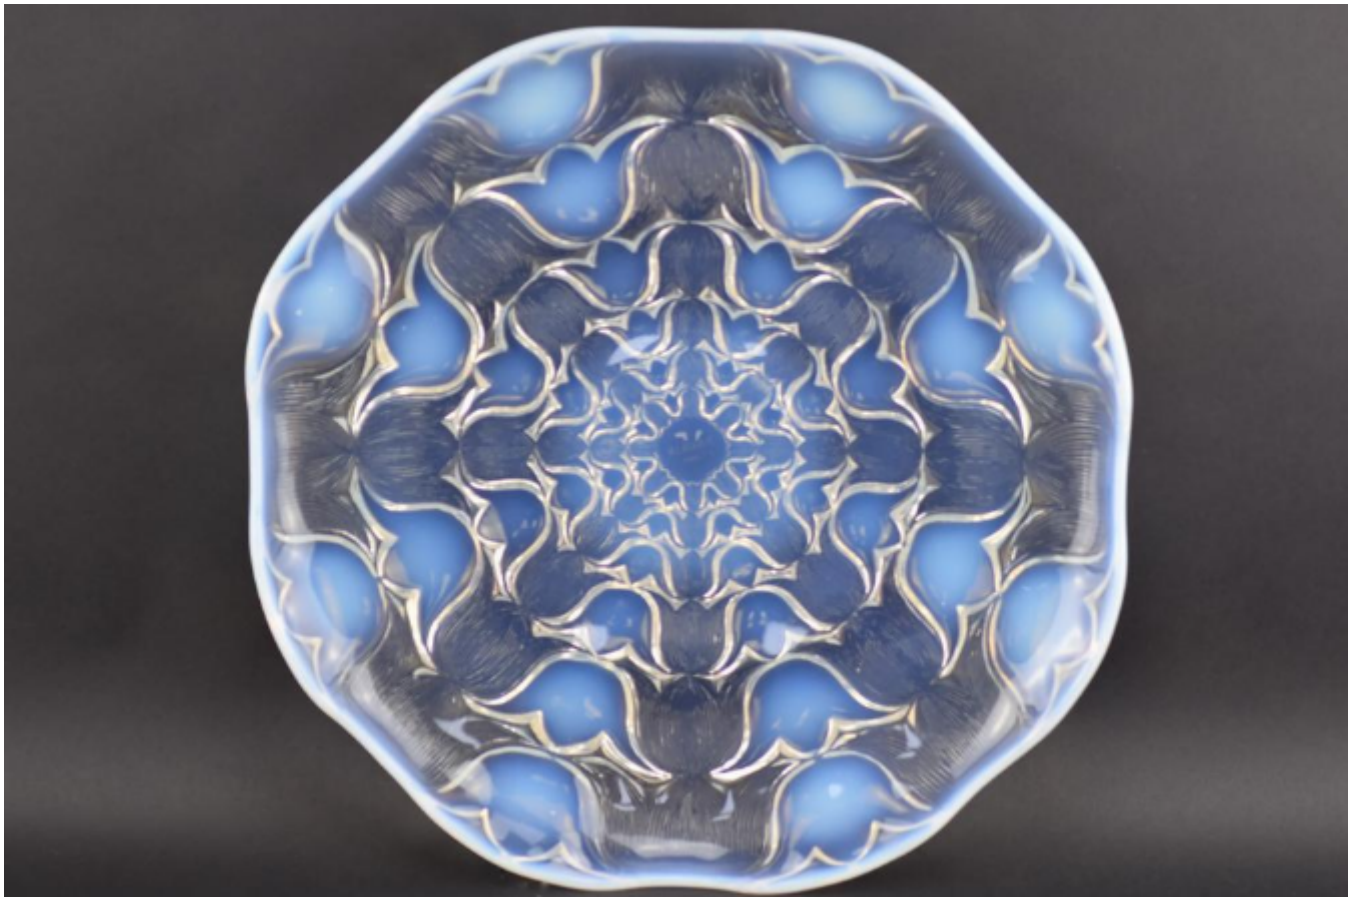

Rene Lalique Campanules coupe plate

Rene Lalique

Sold

REF: 1816

Diameter: 31.5 cm (12.4")

Description

Rene Lalique opalescent Campanules coupe plate.

An extremely nice example with lovely opalescence with a repeating design of bellflower heads from opalescent to clear.

The condition is excellent with do damage faults or surface scratches.

Introduced 1932

Marcilhac page ref:305

model No 10-379