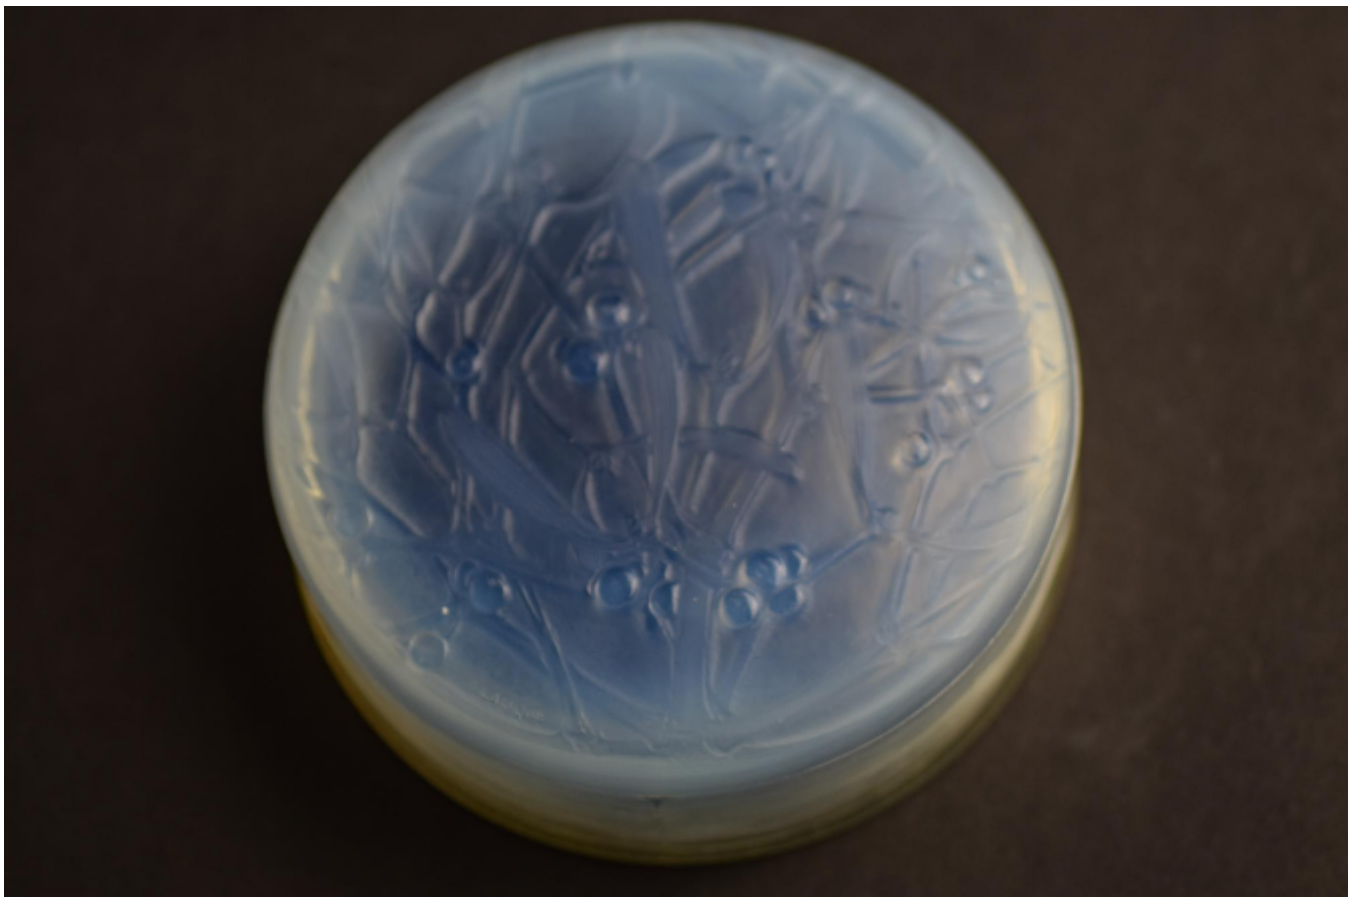

Rene Laique opalescent Gui
Rene Lalique

Sold

REF: 1138

Diameter: 10 cm (3.9")

Description

Rene Lalique opalescent Gui

Introduced in 1920

Marcilhac page ref:234

Moulded Mark R Lalique to the lid and moulded mask mark to the base

The condition is very good, to the inside of the lid there is small shallow popped air bubble to the surface which you can feel.

To the base there are visible mould lines. see images