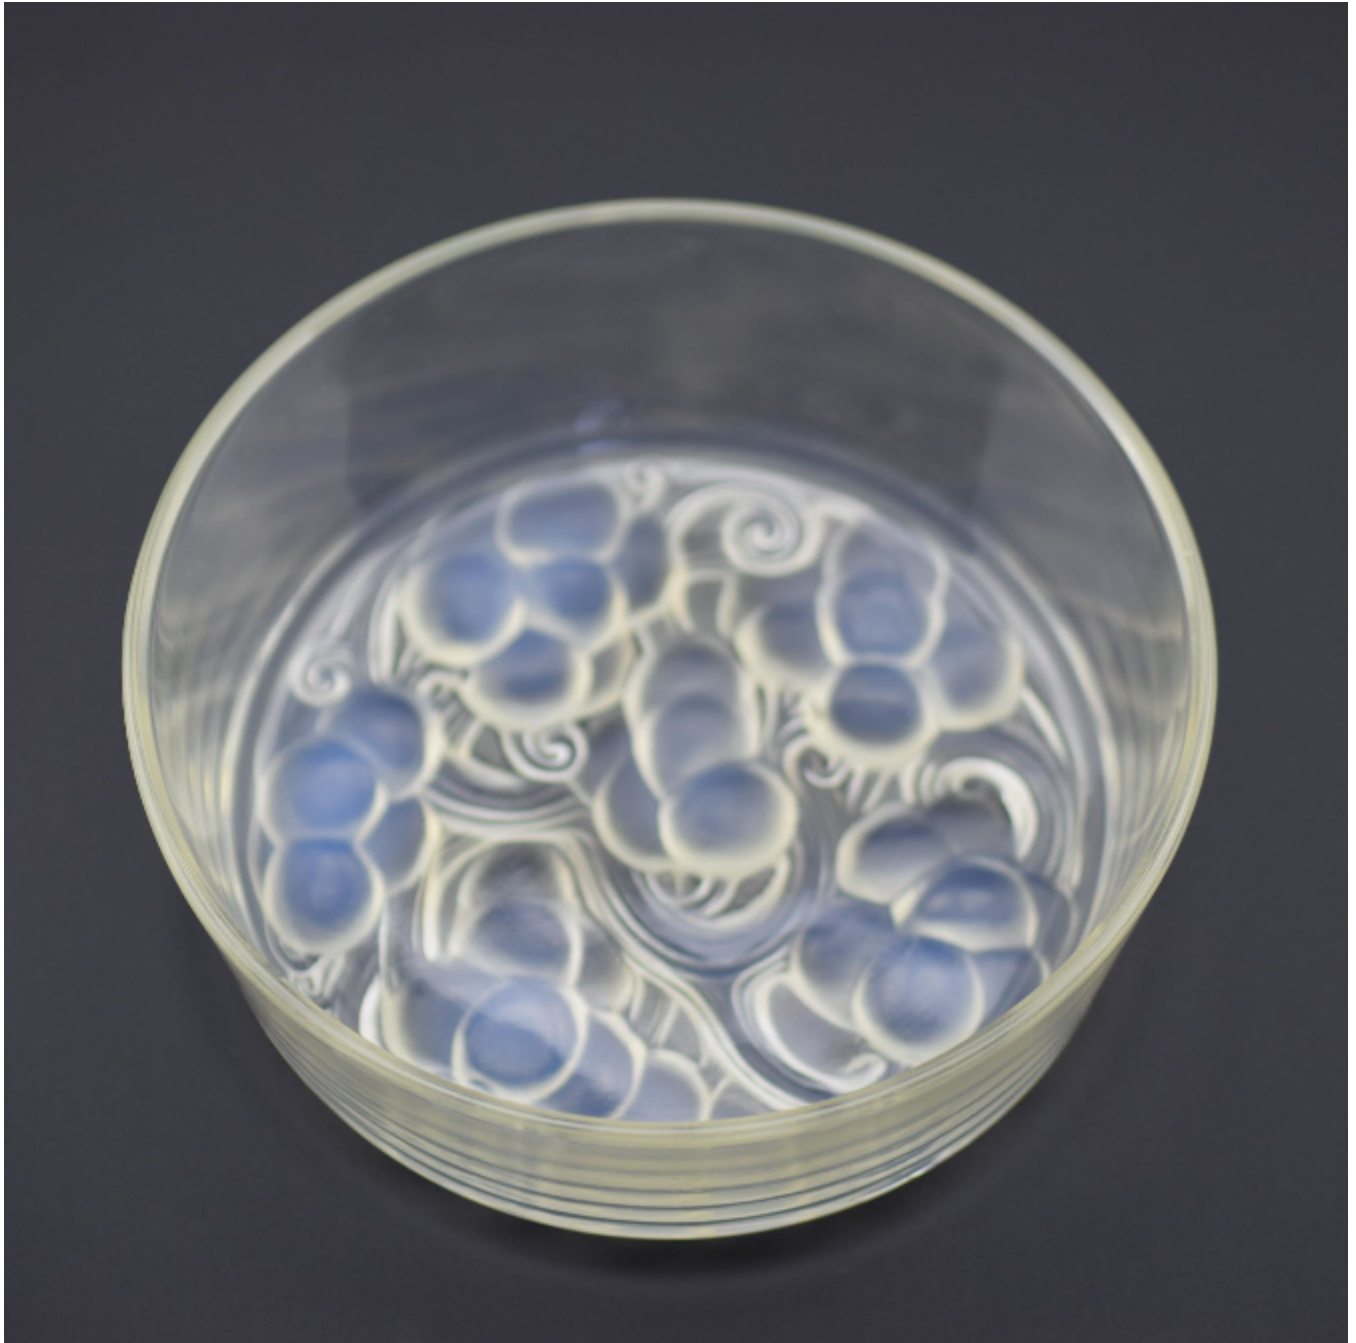

Rene Lalique opalescent Marienthal Confiturier

Sold

REF: 2582

Height: 6.2 cm (2.4")

Diameter: 16.6 cm (6.5")

## Description

Rene Lalique opalescent Marienthal Confiturier ( jam bowl)

model number 3877

Introduced in 1924

Marcilhac page 813

Moulded mark R Lalique ( quite feint and hard to photograph)

The condition is very good with no faults or damage

There are one or two small scratches from use, nothing unsightly