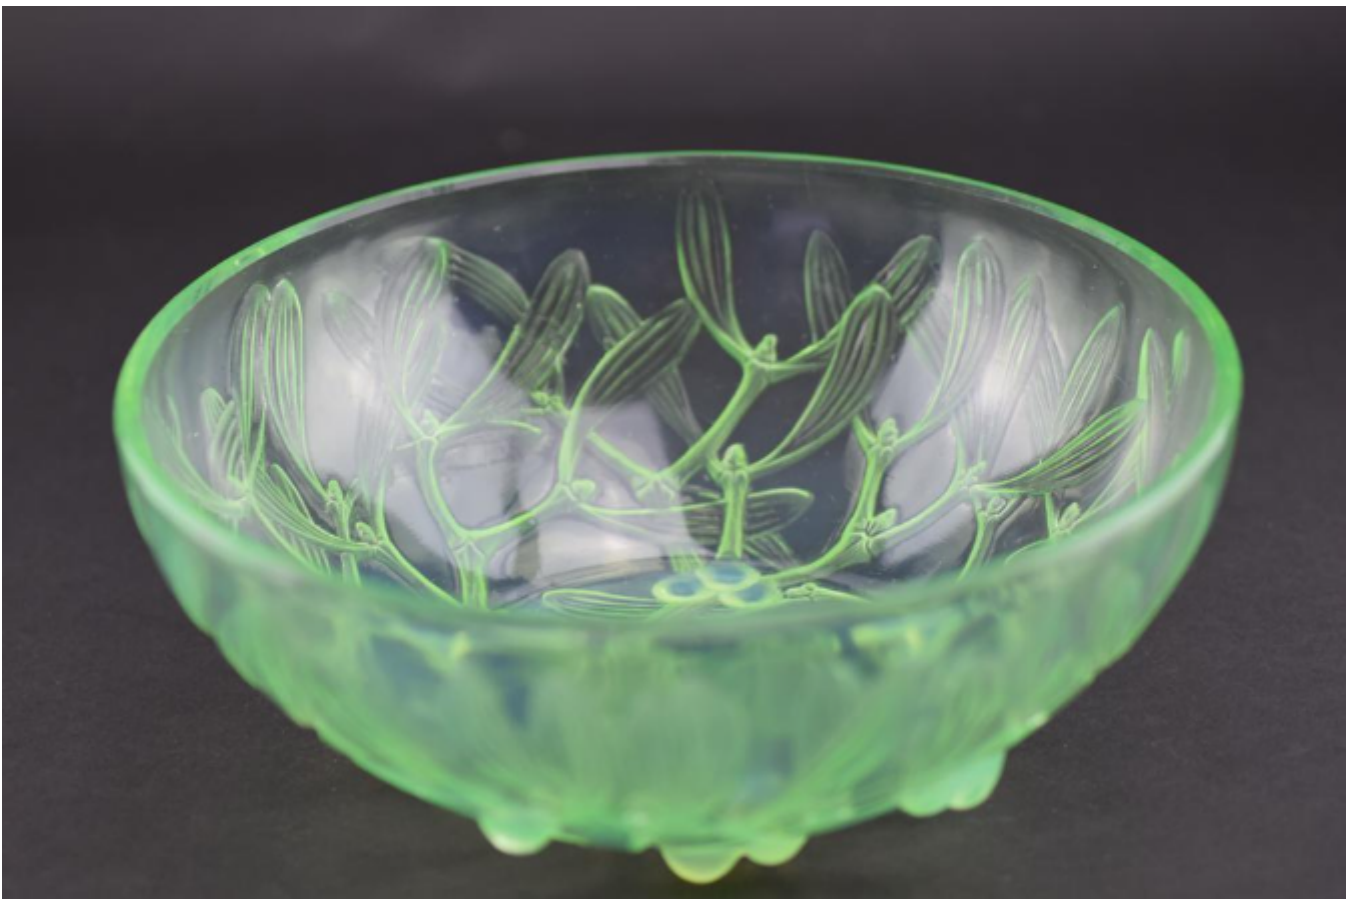

Rene Lalique mint opalescent No 2 Gui bowl
Rene Lalique

Sold

REF: 1451

Height: 9 cm (3.5")

Diameter: 20.5 cm (8.1")

Description

Mint opalescent Gui bowl

This is a hard to find bowl in mint opalescent and it's a lovely example in great condition and with very good definition

Moulded mark R Lalique

No2 bowl

Marcilhac page ref 751
introduced in 1921