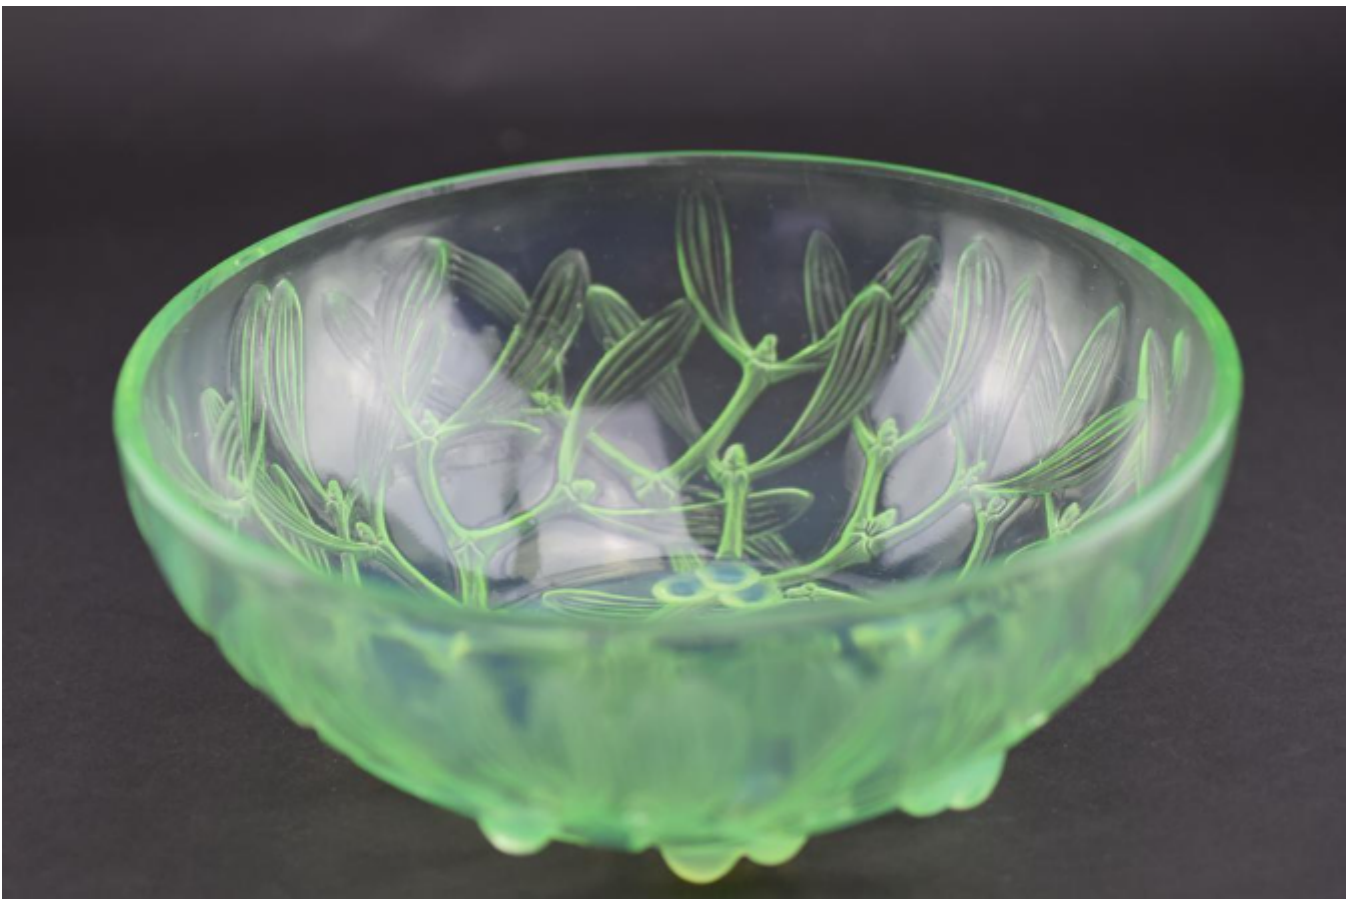

Rene Lalique mint opalescent No 2 Gui bowl
Rene Lalique

Sold

REF: 1451

Height: 9 cm (3.5")

Diameter: 20.5 cm (8.1")

Description

Mint opalescent Gui bowl

This is a hard to find bowl in mint opalescent and it's a lovely example in great condition and with very good definition

Moulded mark R Lalique

No2 bowl

Marilhac page ref 751

introduced in 1921