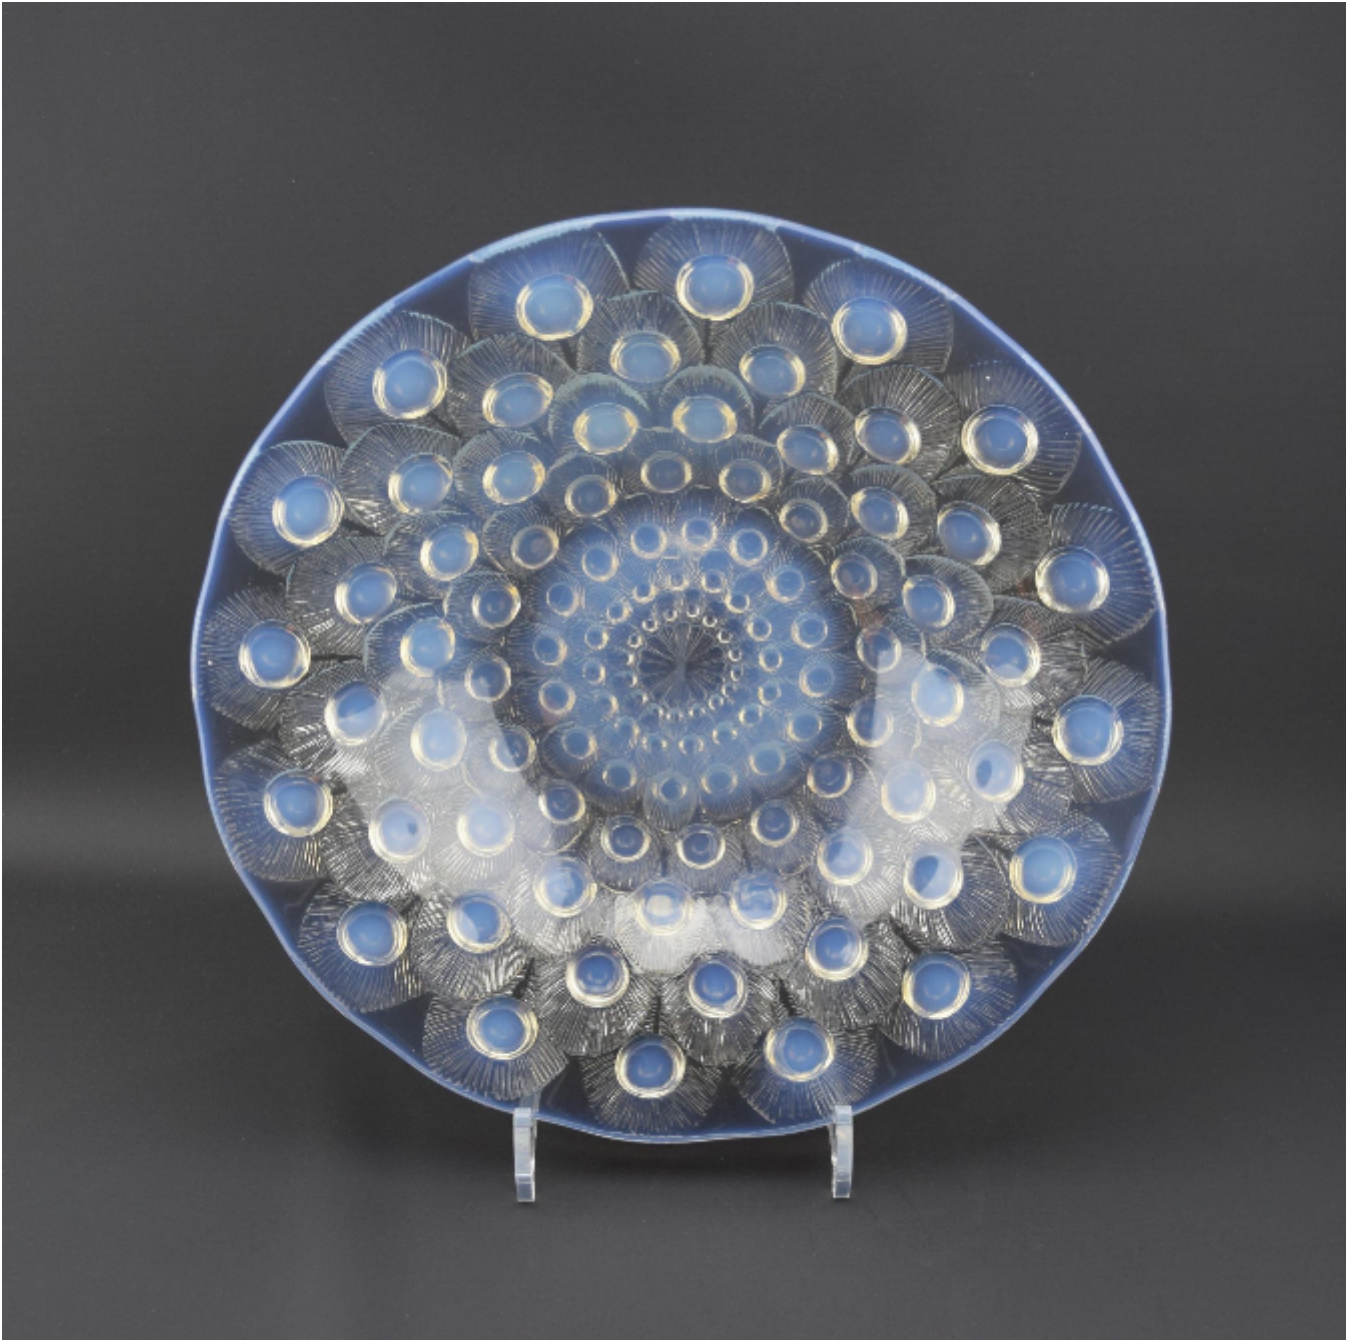

Rene Lalique opalescent Plume de Paon Coupe ouverte  
Rene Lalique

£1,195

REF: 2673

Height: 5.5 cm (2.2")

Diameter: 29.5 cm (11.6")

## Description

Striking Peacock feather design shallow bowl with a nice strength of opalescence

Marcilhac page ref 304

Model 10-377

Introduced in 1932

Engraved to the centre R Lalique France

The condition is very good with no damage or faults. There are a few light scratches to the base of the bowl, nothing off putting or detrimental