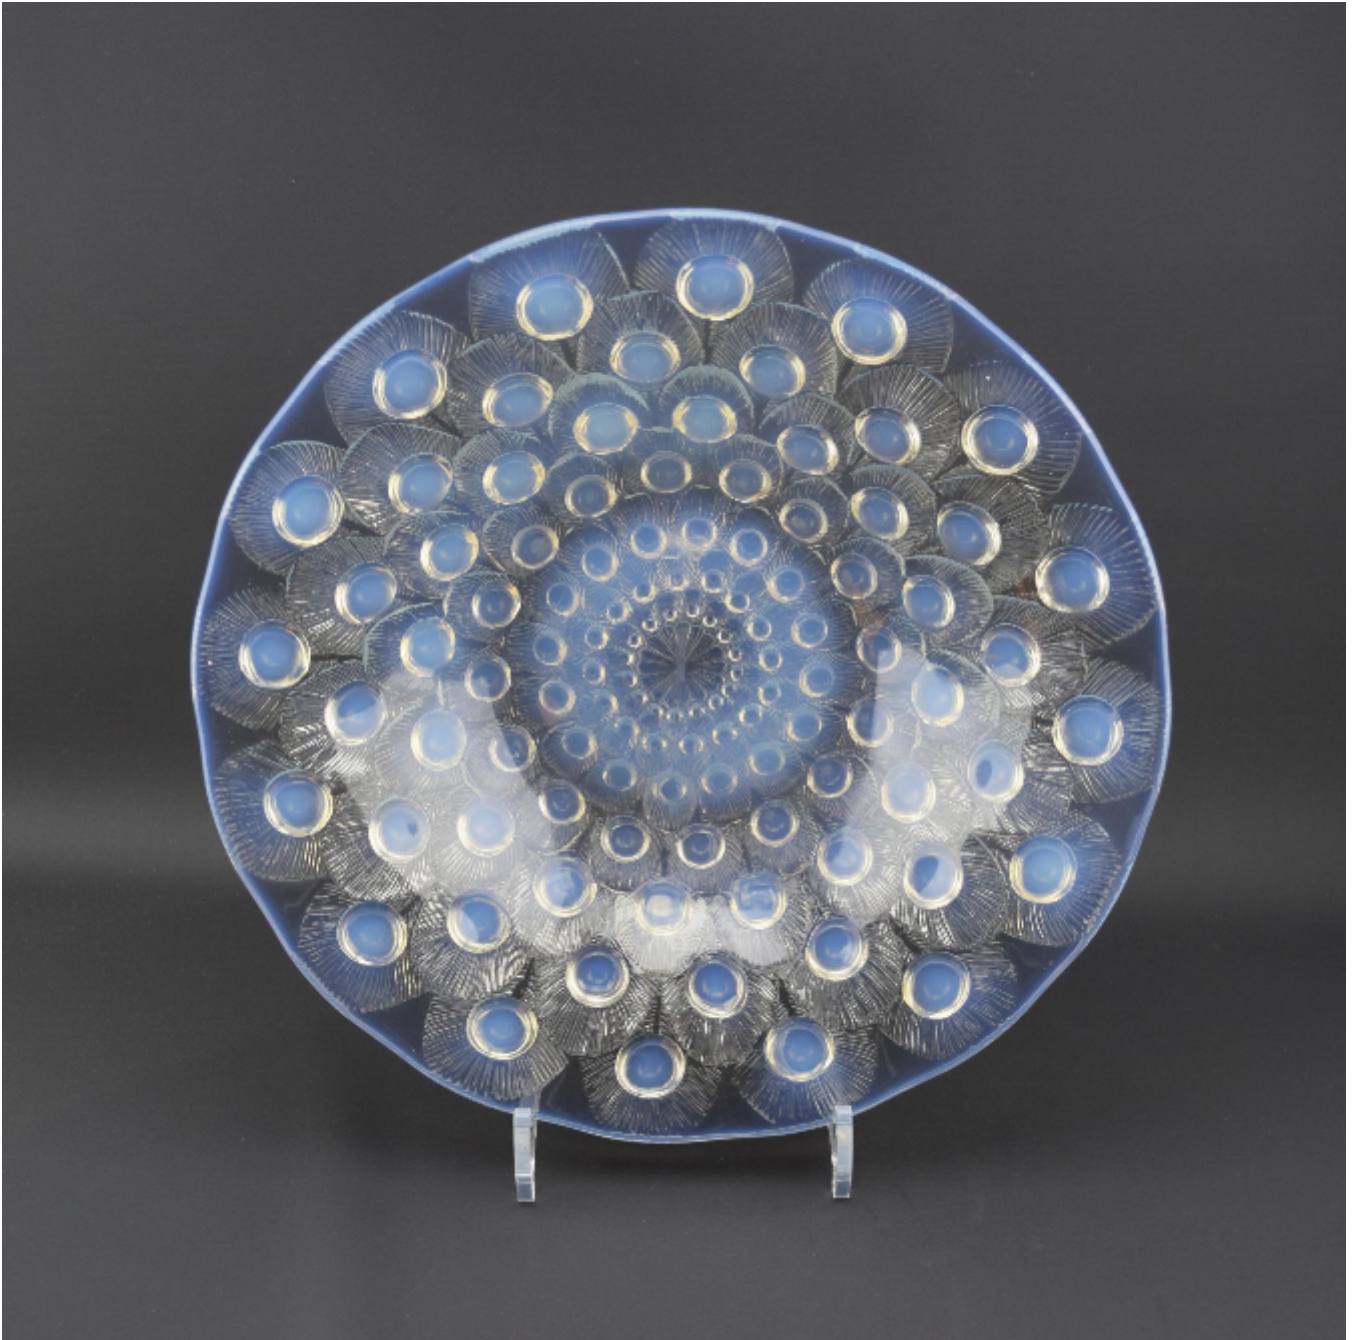

Rene Lalique opalescent Plume de Paon Coupe ouverte
Rene Lalique

£1,195

REF: 2673

Height: 5.5 cm (2.2")

Diameter: 29.5 cm (11.6")

Description

Striking Peacock feather design shallow bowl with a nice strength of opalescence

Marcilhac page ref 304

Model 10-377

Introduced in 1932

Engraved to the centre R Lalique France

The condition is very good with no damage or faults. There are a few light scratches to the base of the bowl, nothing off putting or detrimental