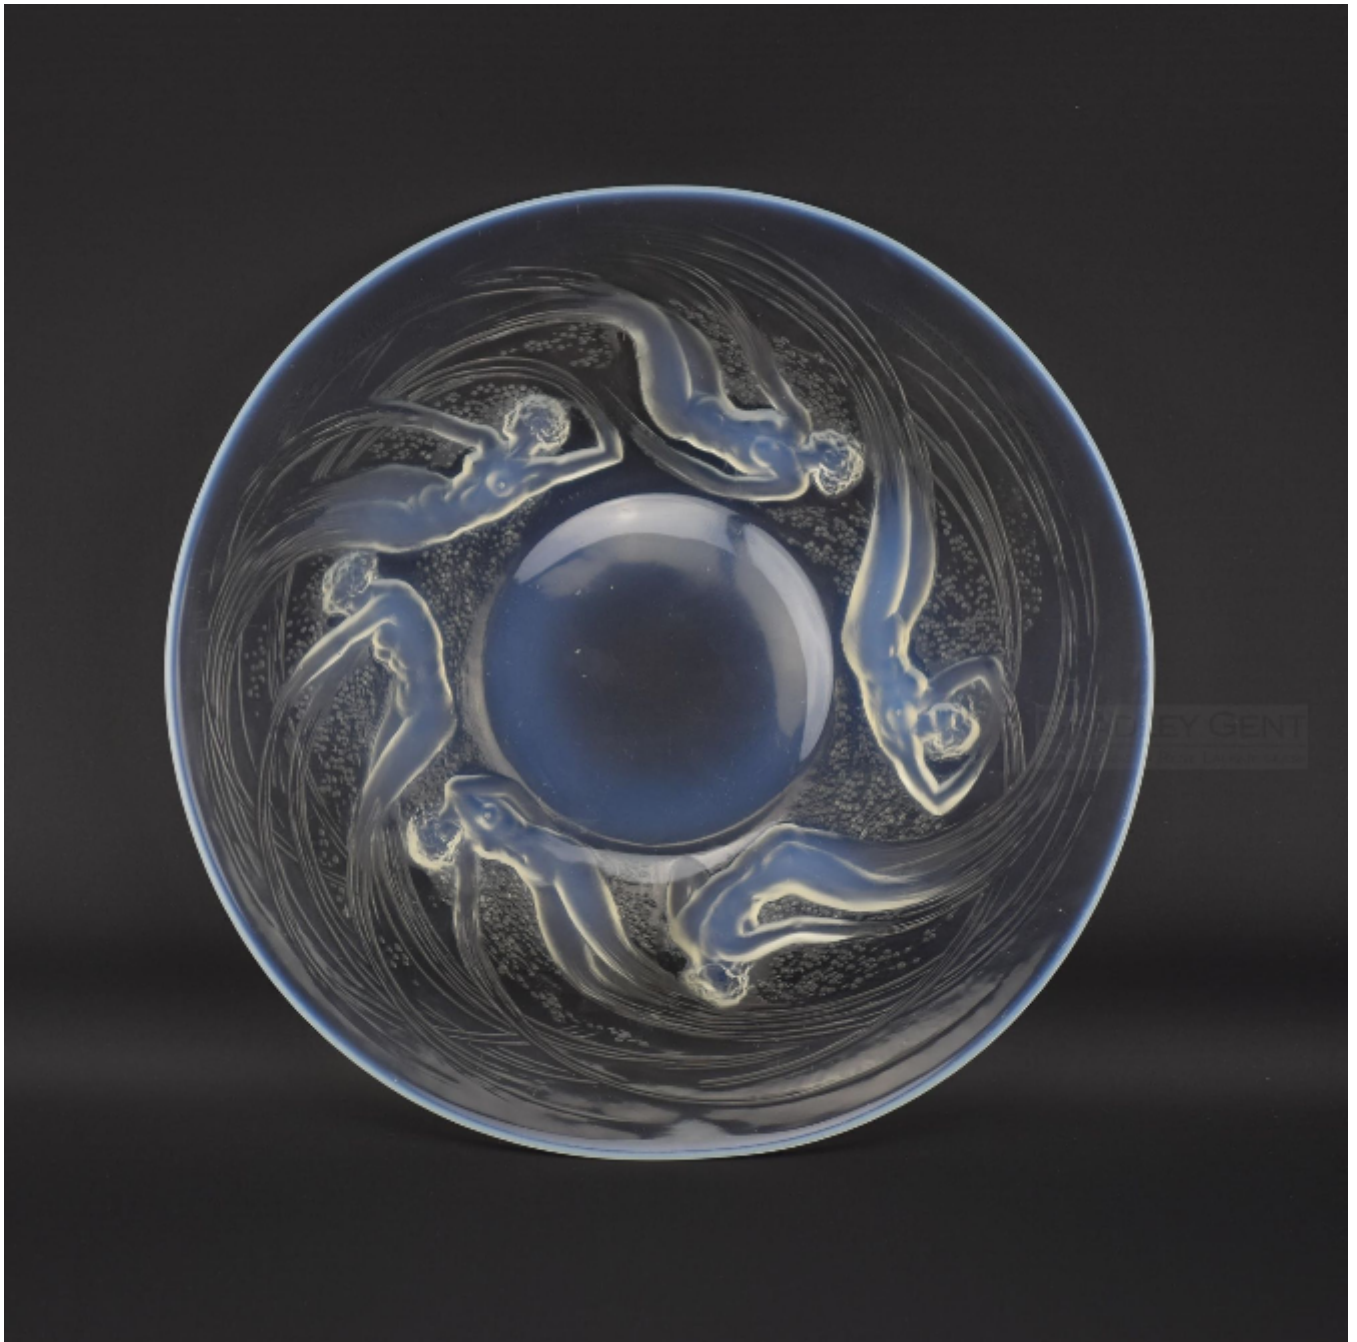

Rene Lalique opalescent Ondines plate
Rene Lalique

Sold

REF: 2338

Diameter: 26.5 cm (10.4")

Description

Rene Lalique opalescent Ondines plate
Having a nice opalescence and extremely well detailed figures
Marcilhac page ref: 699
Introduced in 1921
Model number 3003
Moulded mark R Lalique