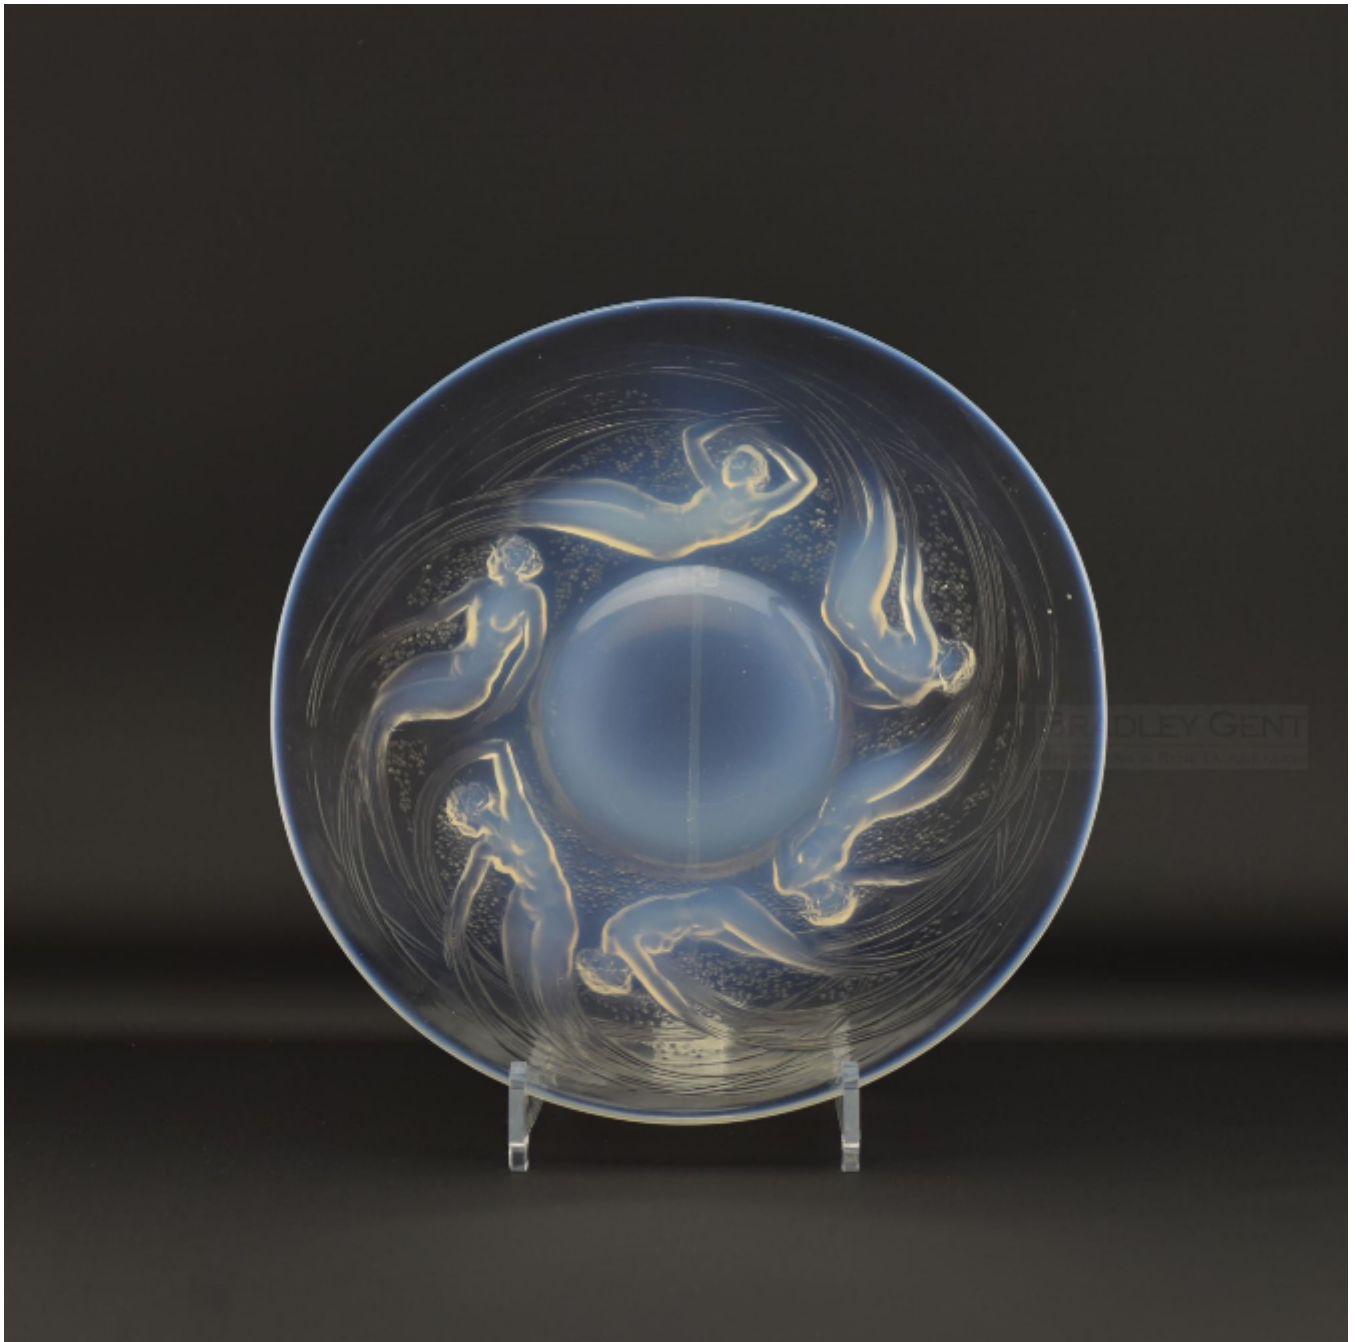

Rene Lalique opalescent Ondines plate
Rene Lalique

£1,950

REF: 2298

Diameter: 27.5 cm (10.8")

Description

Rene Lalique opalescent Ondines plate
Having a nice opalescence and extremely well detailed figures
Marcilhac page ref: 699
Introduced in 1921
Model number 3003
Moulded mark R Lalique