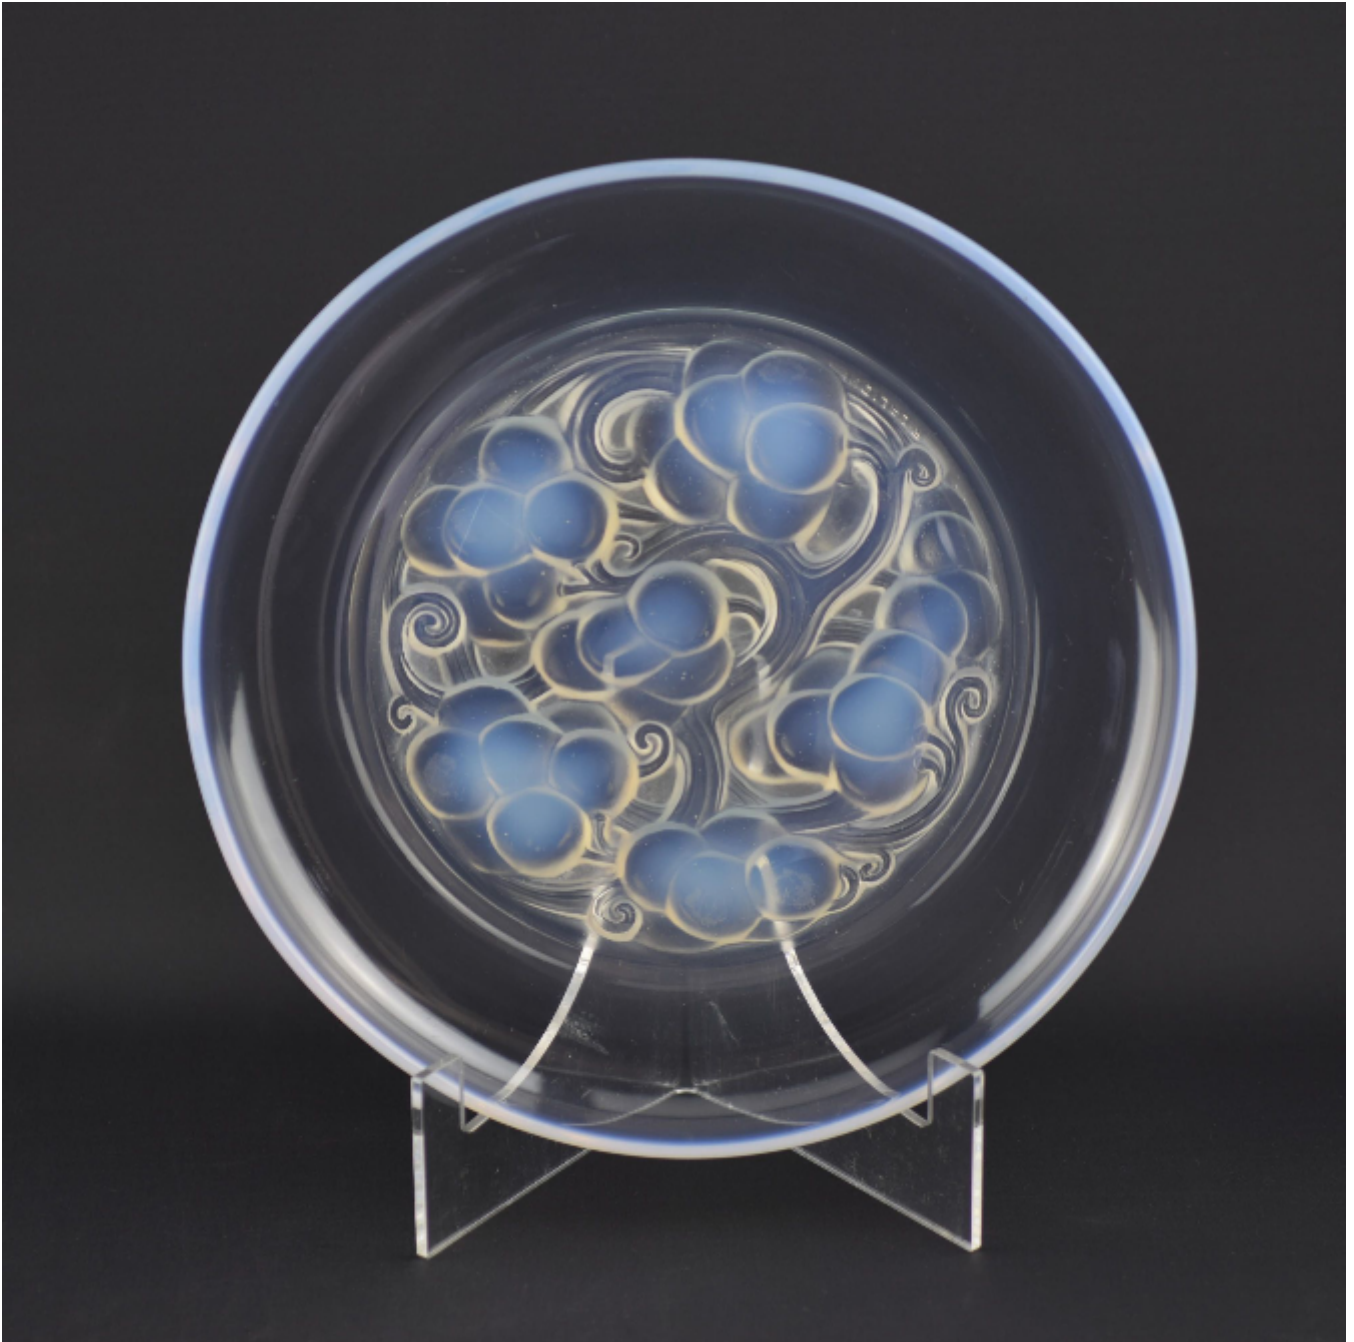

Rene Lalique Marienthal opalescent plate
Rene Lalique

Sold

REF: 2663

Diameter: 22.2 cm (8.7")

Description

Rene Lalique Marienthal opalescent plate

Very nice plate with a strong opalescent rim

Moulded mark R Lalique France

The condition is good ,there are a few minor scratches around the clear border

·
Marcilhac page ref : 702

Model number 3022

Introduced in 1927