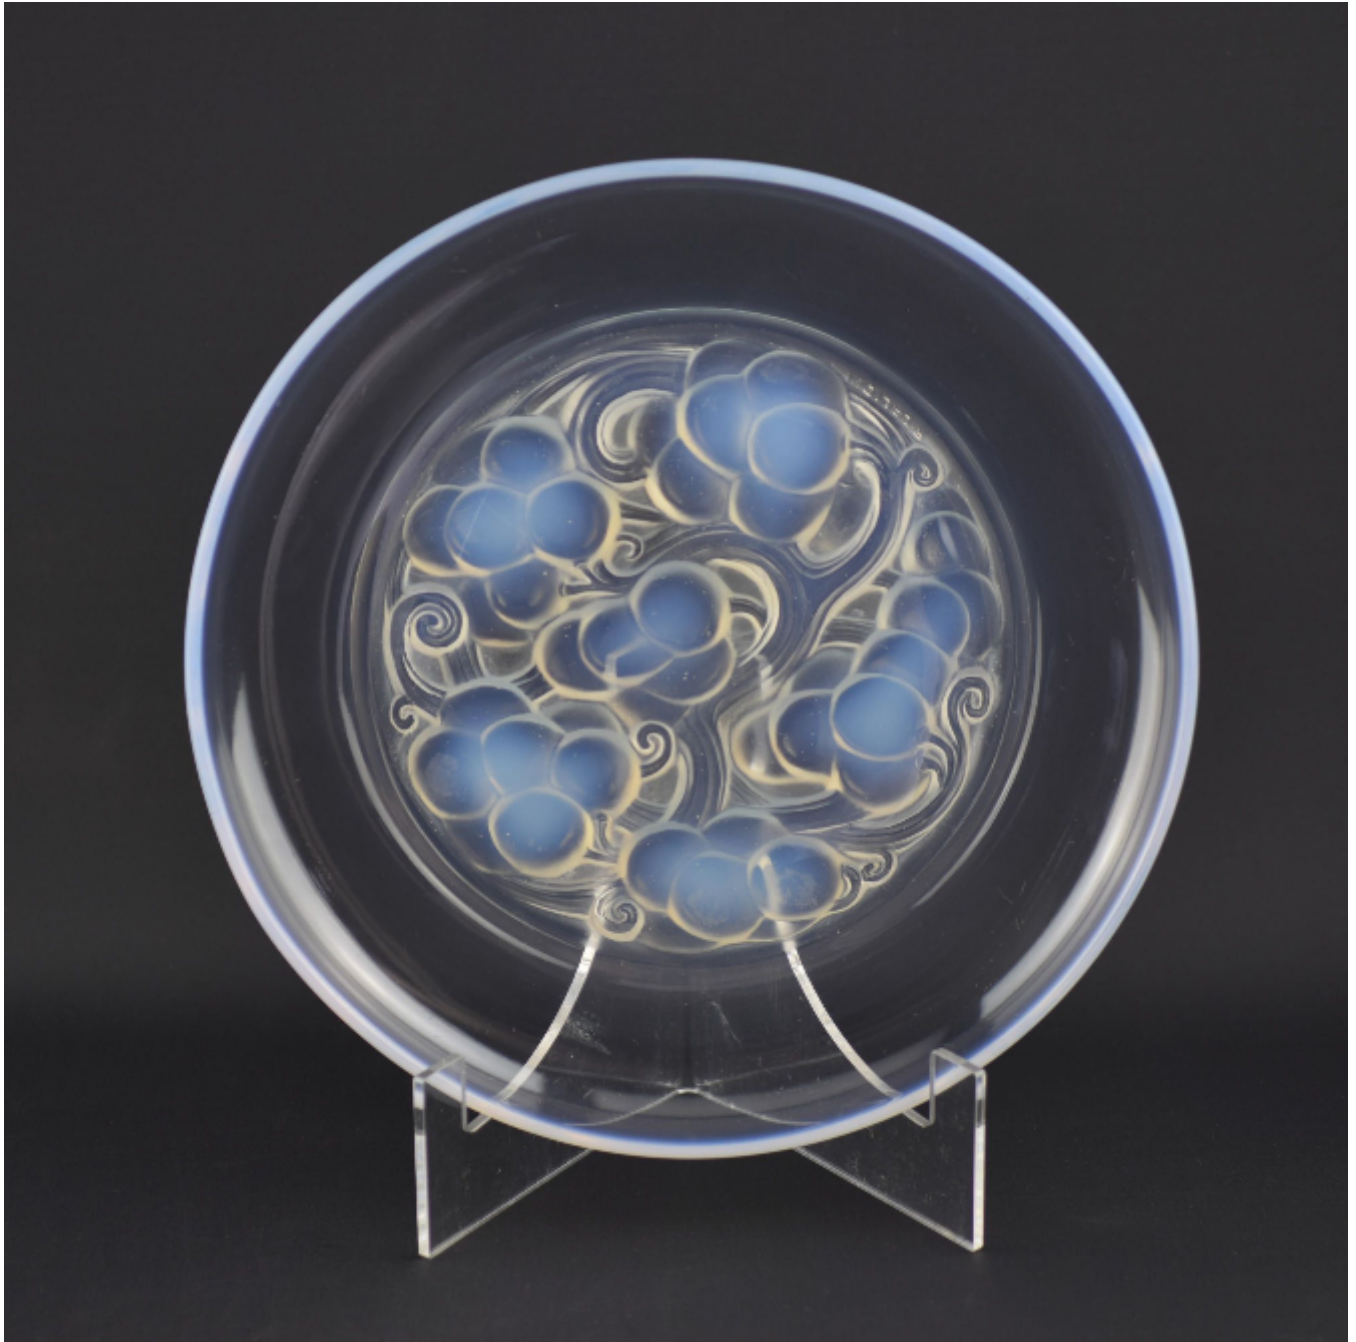

Rene Lalique Marienthal opalescent plate  
Rene Lalique

Sold

REF: 2663

Diameter: 22.2 cm (8.7")

## Description

Rene Lalique Marienthal opalescent plate

Very nice plate with a strong opalescent rim

Moulded mark R Lalique France

The condition is good ,there are a few minor scratches around the clear border

·  
Marcilhac page ref : 702

Model number 3022

Introduced in 1927