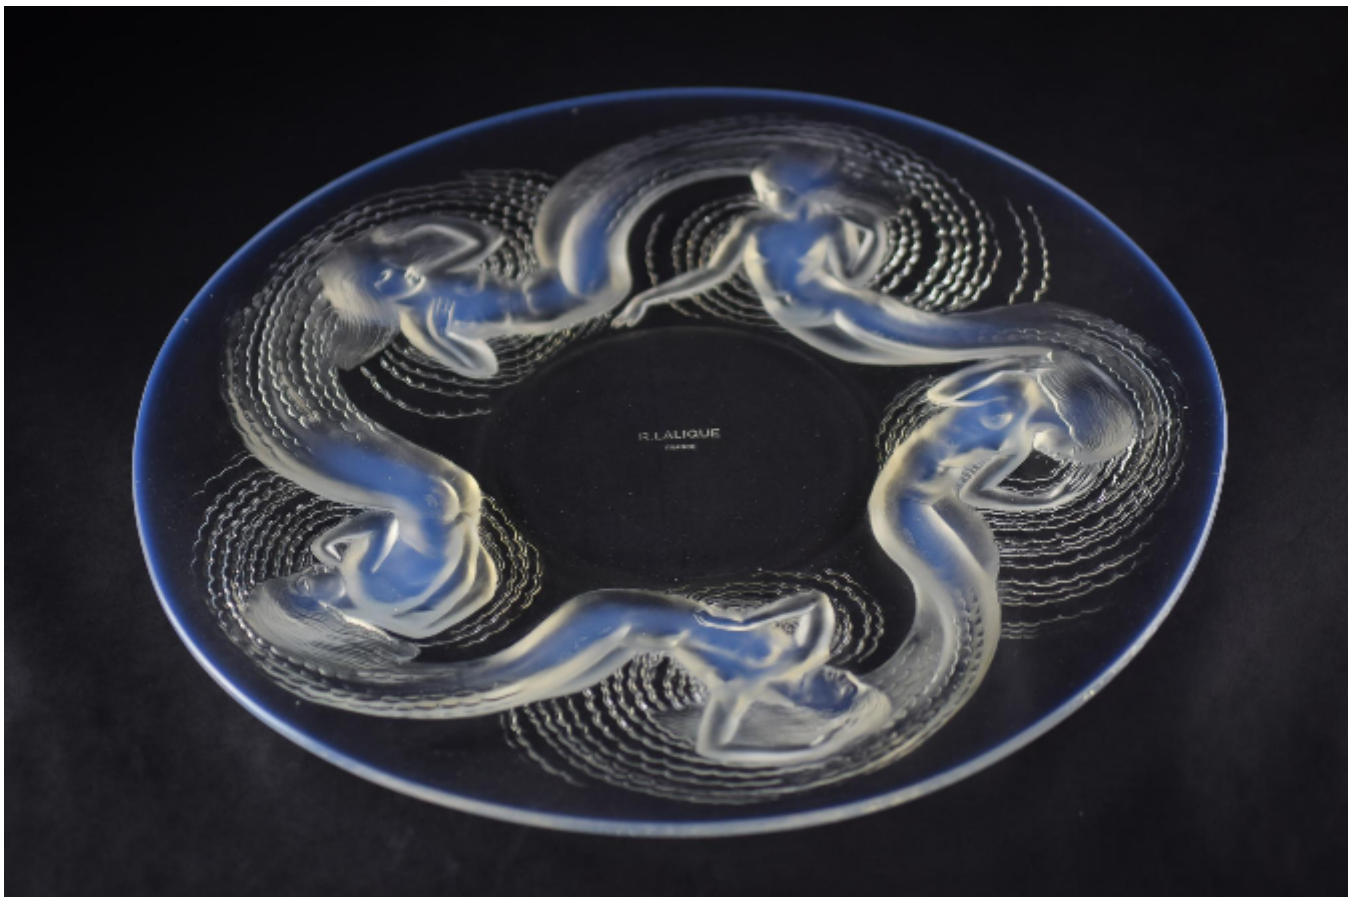

Rene Lalique large opalescent Calypso charger

Rene Lalique

Sold

REF: 1022

Diameter: 38.5 cm (15.2")

Description

Rene Lalique large opalescent Calypso Charger

Introduced in 1930

Marcilhac page ref : 301

Model No 414

Note this a large flat plate which is far less common than the shallow bowl version

Excellent condition, a really very fine example with no faults, there are a few internal air bubbles which can be seen in the images none of which are unsightly