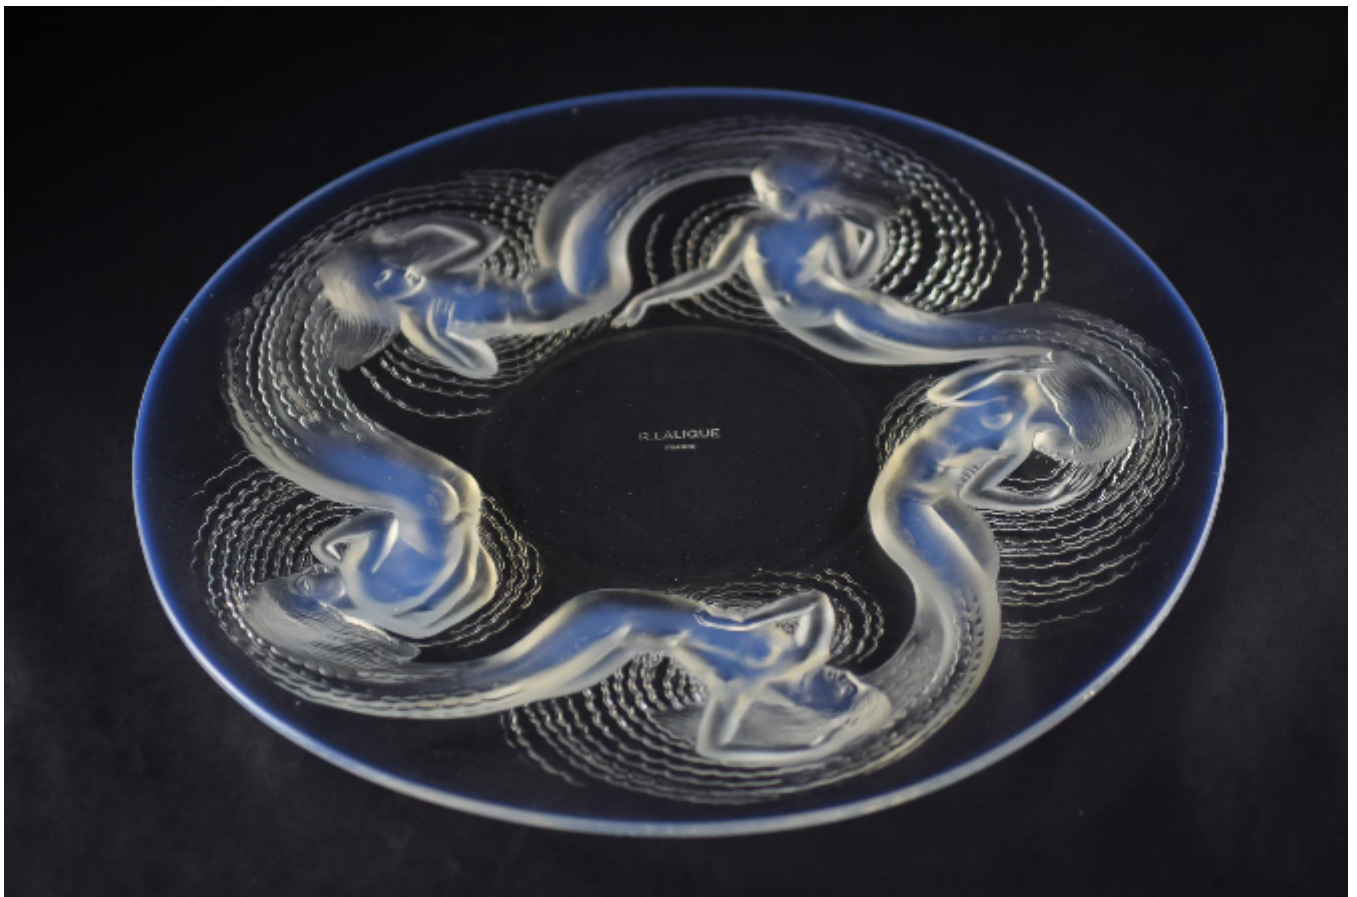

Rene Lalique large opalescent Calypso charger

Rene Lalique

Sold

REF: 1022

Diameter: 38.5 cm (15.2")

## Description

Rene Lalique large opalescent Calypso Charger

Introduced in 1930

Marcilhac page ref : 301

Model No 414

Note this a large flat plate which is far less common than the shallow bowl version

Excellent condition, a really very fine example with no faults, there are a few internal air bubbles which can be seen in the images none of which are unsightly