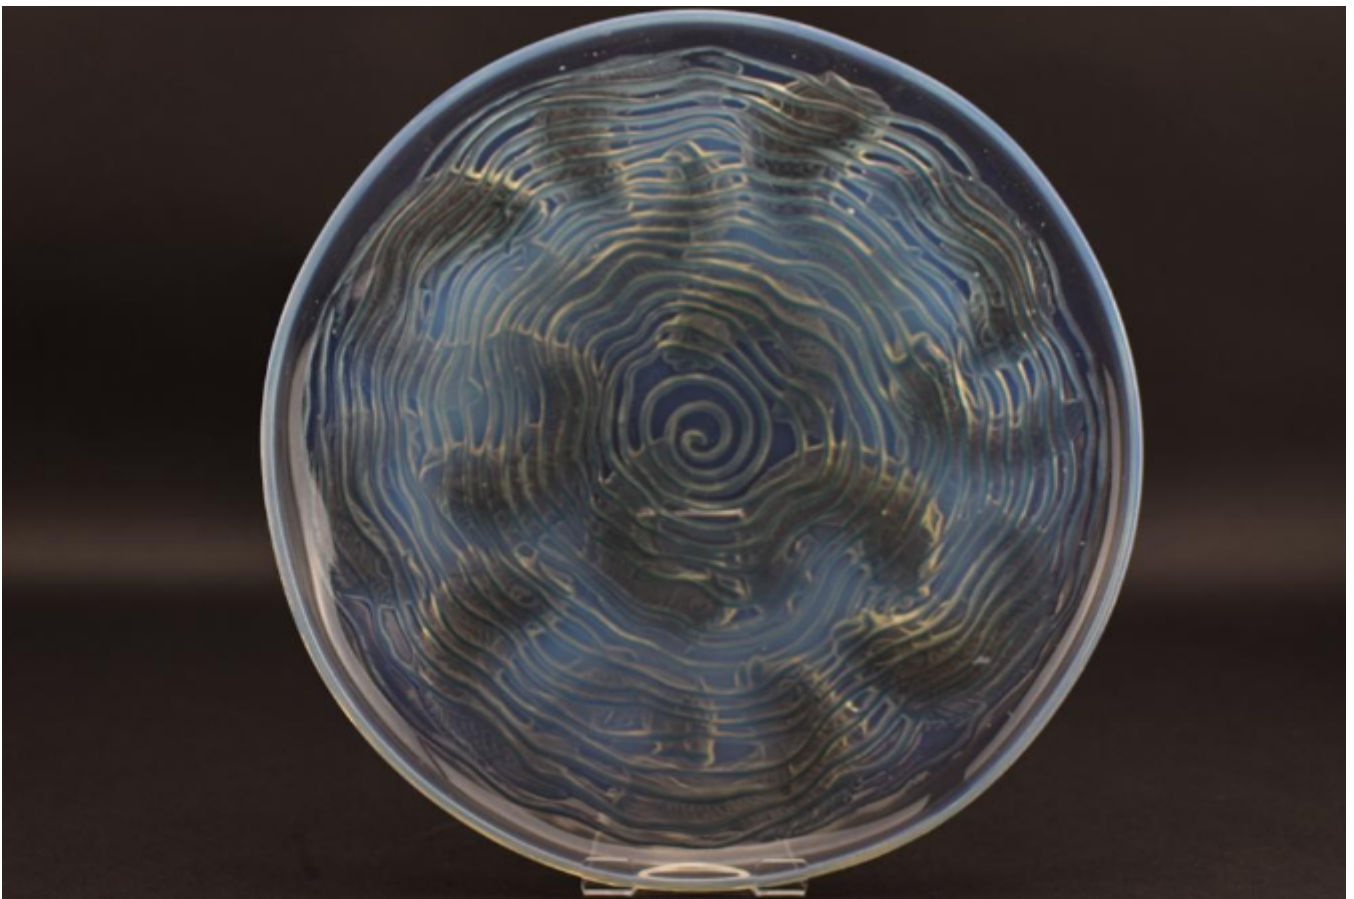

Rene lalique Dauphins opalescent coupe plate
Rene Lalique

Sold

REF: 1902

Diameter: 29.5 cm (11.6")

Description

Rene Lalique opalescent and blue stained Dauphins coupe plate

The condition is very good, there are a few minor surface scratches nothing off putting or detrimental

Stencilled mark to the centre R Lalique France

Marcilhac page ref 303

Model number 423

Introduced in 1932