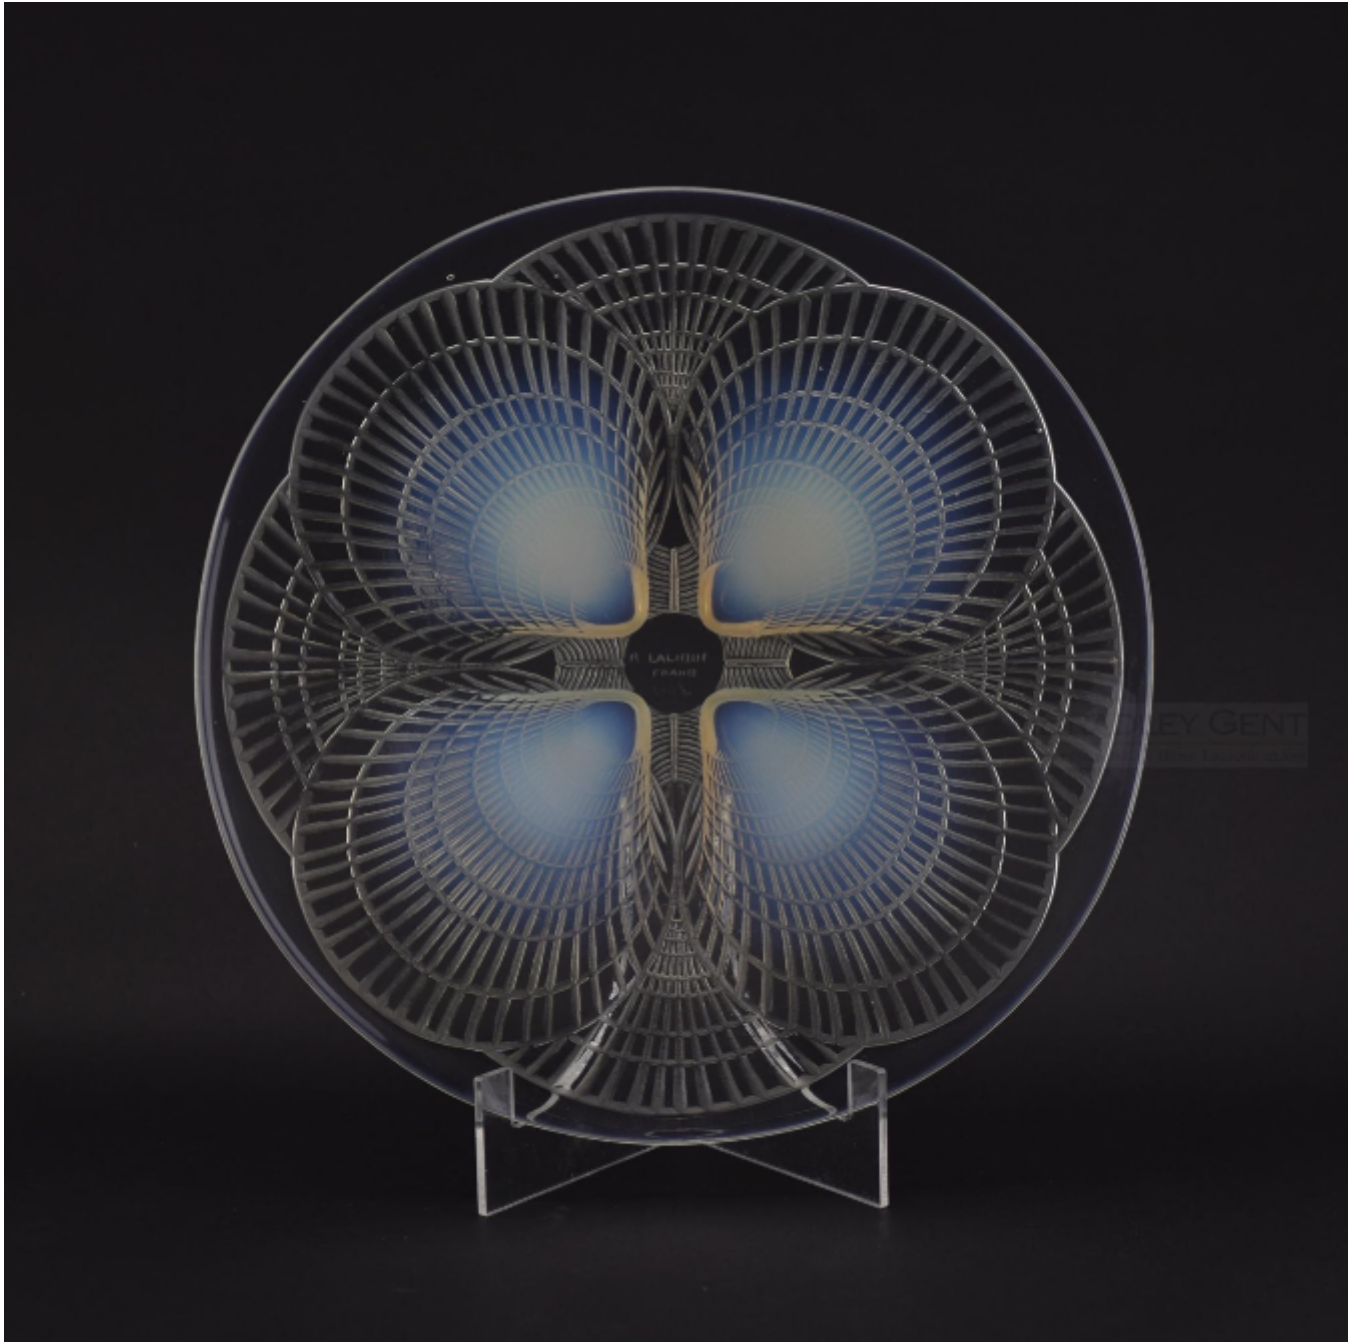

Rene Lalique coquilles no1 Plate
Rene Lalique

Sold

REF: 1993

Diameter: 30 cm (11.8")

Description

The largest size of the coquilles plates with a very strong opalescence to the centre shells

Wheel cut mark to the centre along with an engraved model number 3009

Marcilhac page 701

Model No 3009

Introduced in 1924

The condition is very good with a few little marks, nothing detrimental