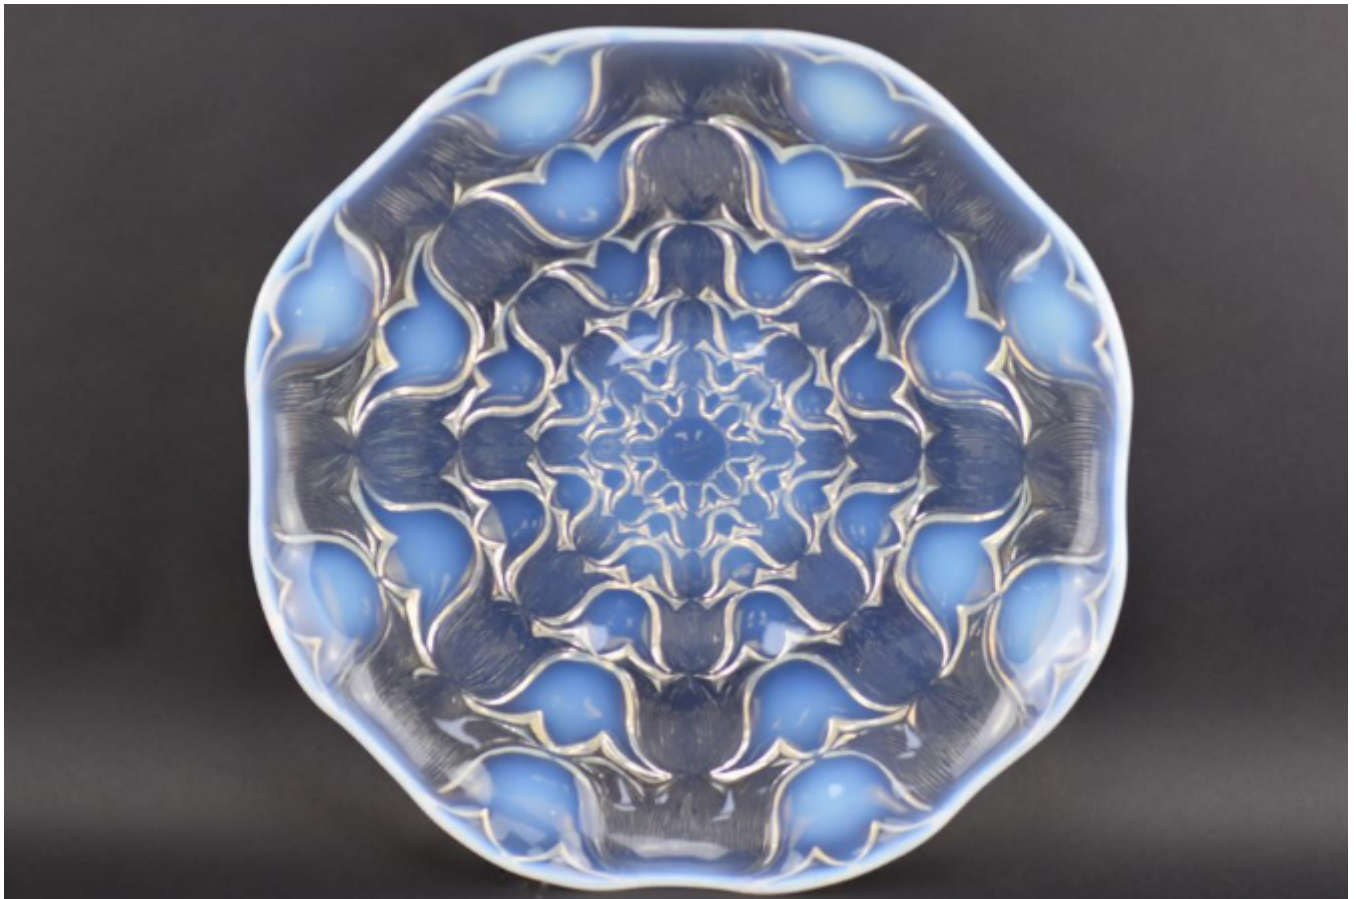

Rene Lalique Campanules coupe plate

Rene Lalique

Sold

REF: 1816

Diameter: 31.5 cm (12.4")

## Description

Rene Lalique opalescent Campanules coupe plate.

An extremely nice example with lovely opalescence with a repeating design of bellflower heads from opalescent to clear.

The condition is excellent with do damage faults or surface scratches.