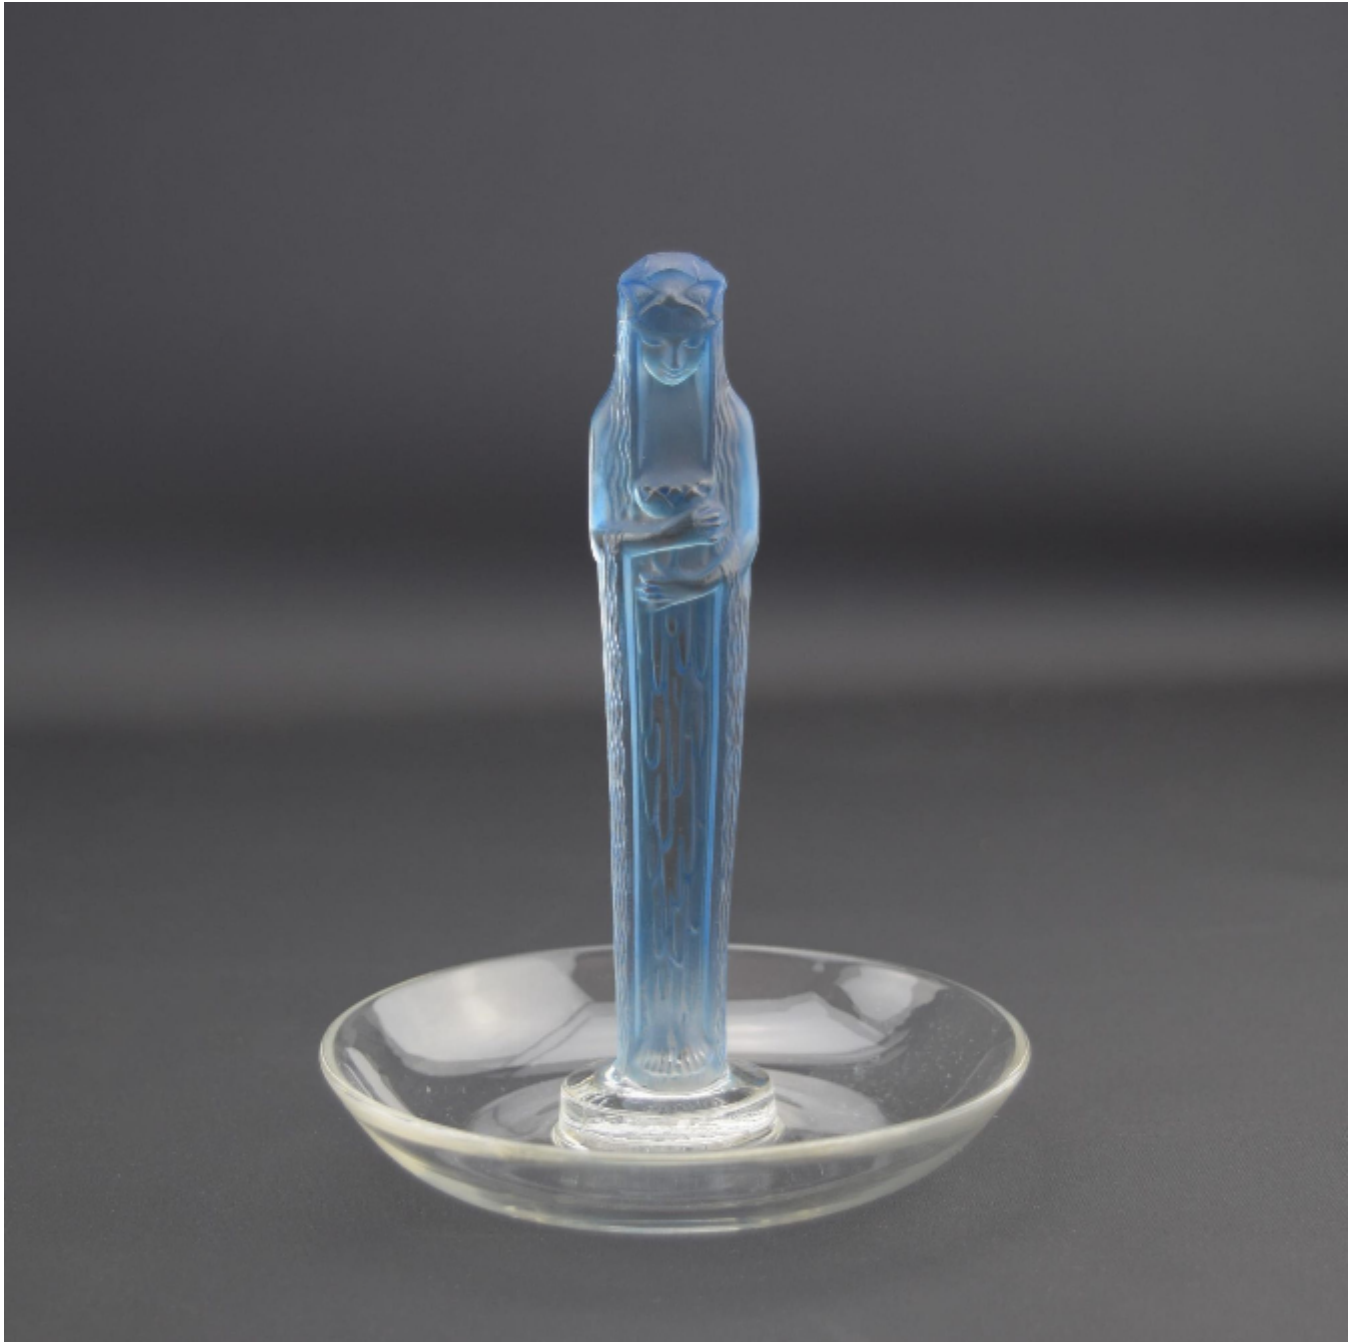

Rene Lalique source de la Fontaine ashtray
Rene Lalique

£1,395

REF: 2930

Height: 11.5 cm (4.5")

Diameter: 8.7 cm (3.4")

Description

Rene Lalique source de la Fontaine ashtray
Clear and frosted glass highlighted with blue staining

Introduced in 1925
Marcilhac page ref:272
model # 288

Excellent original condition

Engraved R Lalique along with the model number 288