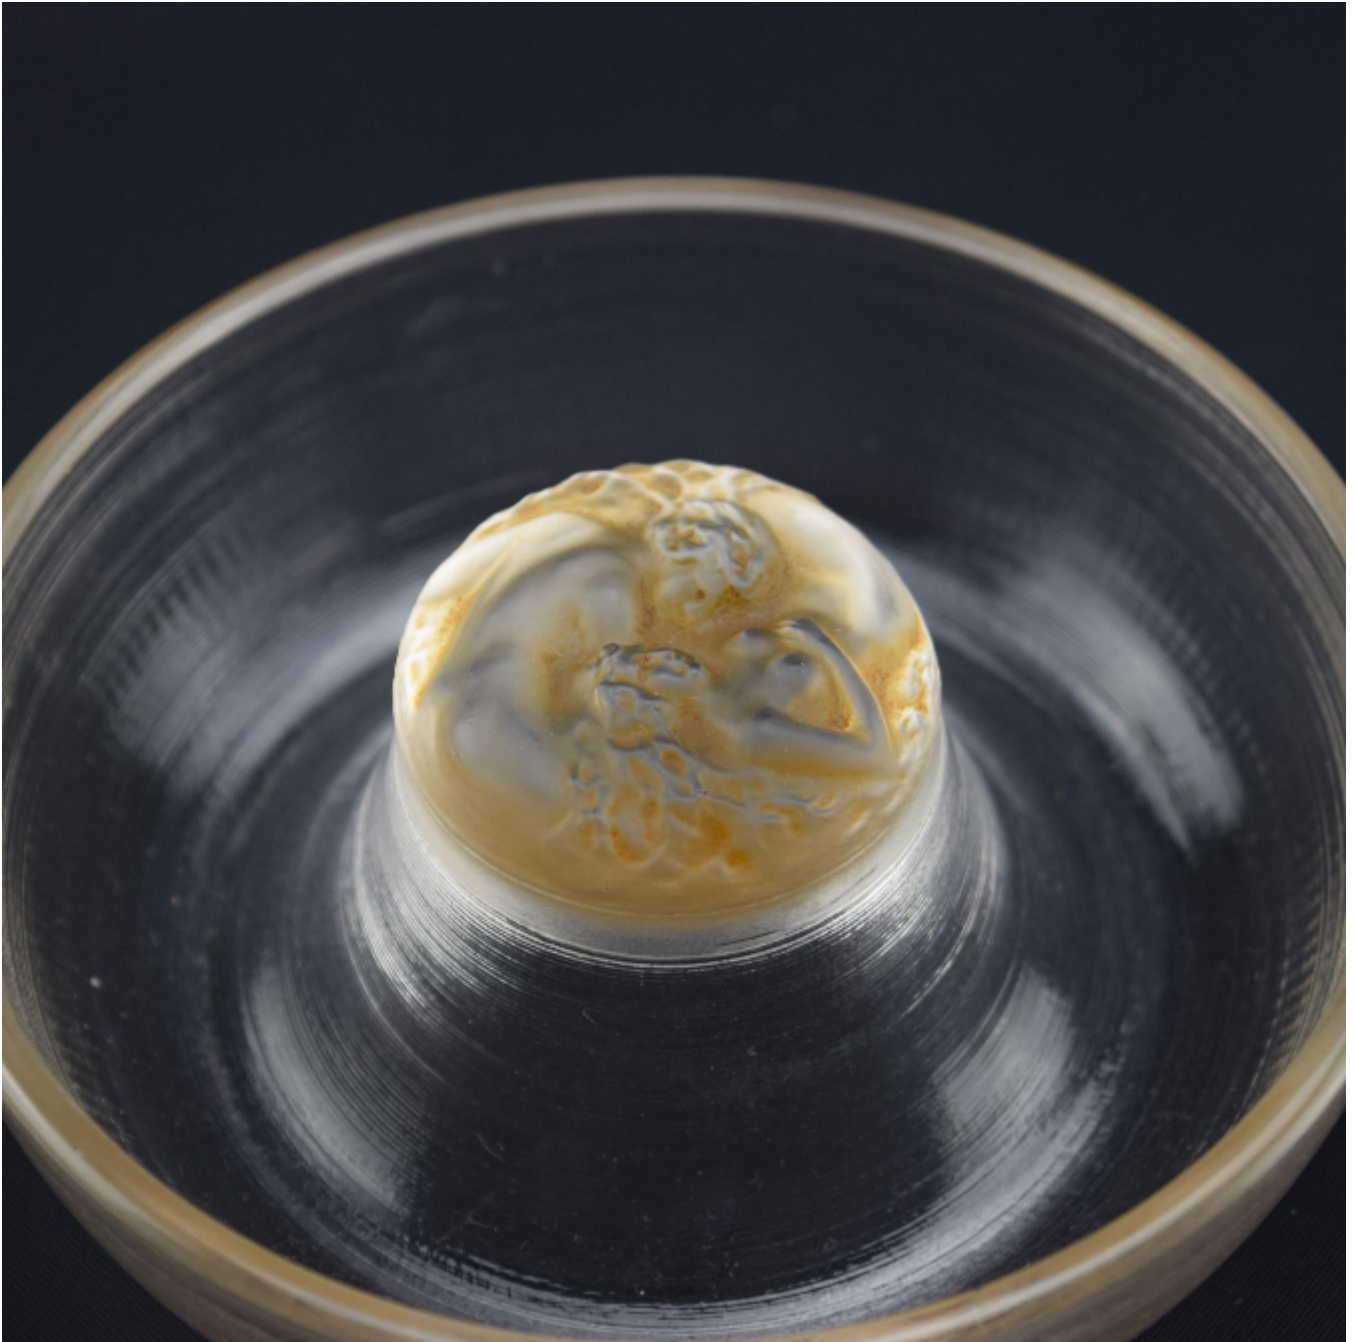

Rene Lalique Sirenes ashtray
Rene Lalique

£895

REF: 3147

Height: 4 cm (1.6")

Width: 11.5 cm (4.5")

Description

Rene Lalique Sirenes ashtray moulded with two naked figures in a spiralling vortex
Clear & frosted glass with sepia staining

Engraved Lalique to the base
The condition is very good with no damage

Marcilhac page ref 269
Model 277
introduced in 1920