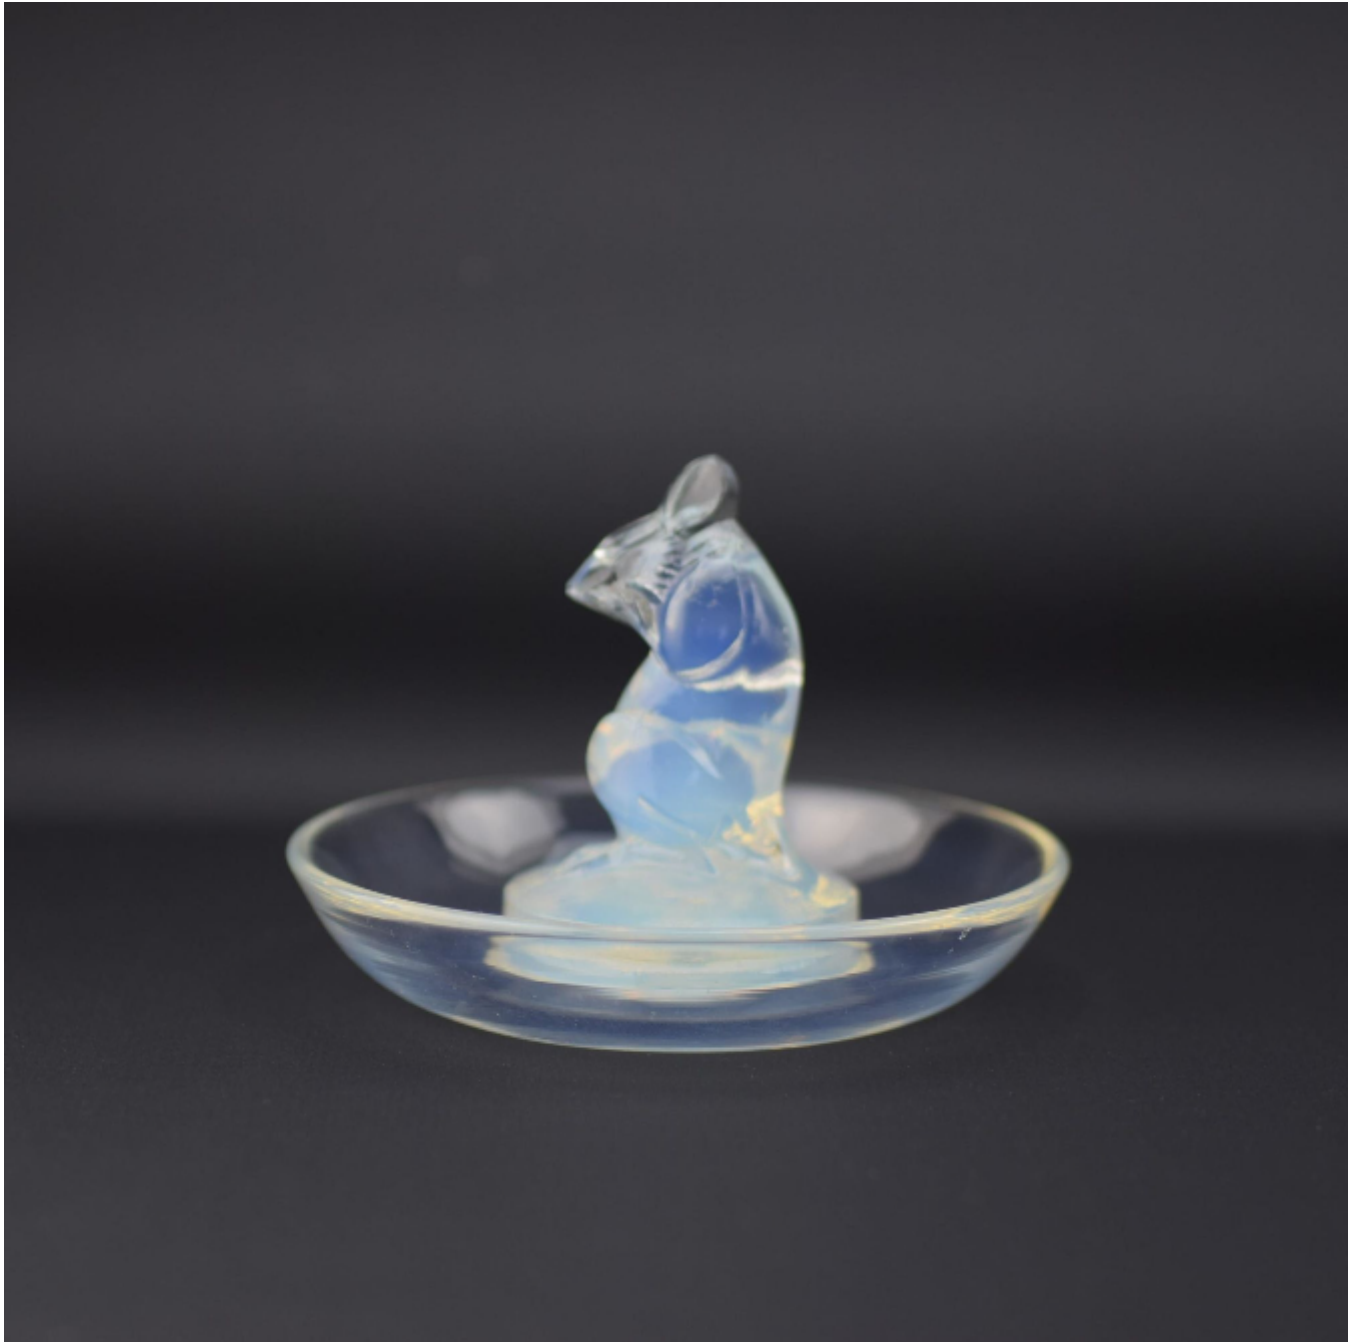

Rene Lalique opalescent Souris (mouse) ashtray  
Rene Lalique

£395

REF: 2479

Height: 7 cm (2.8")

Width: 9 cm (3.5")

## Description

Rene Lalique opalescent Souris ashtray

Marcilhac page ref 271

model no 286

introduced 1925

The condition is very good some minor wear to the base

Engraved Mark R Lalique France to the base