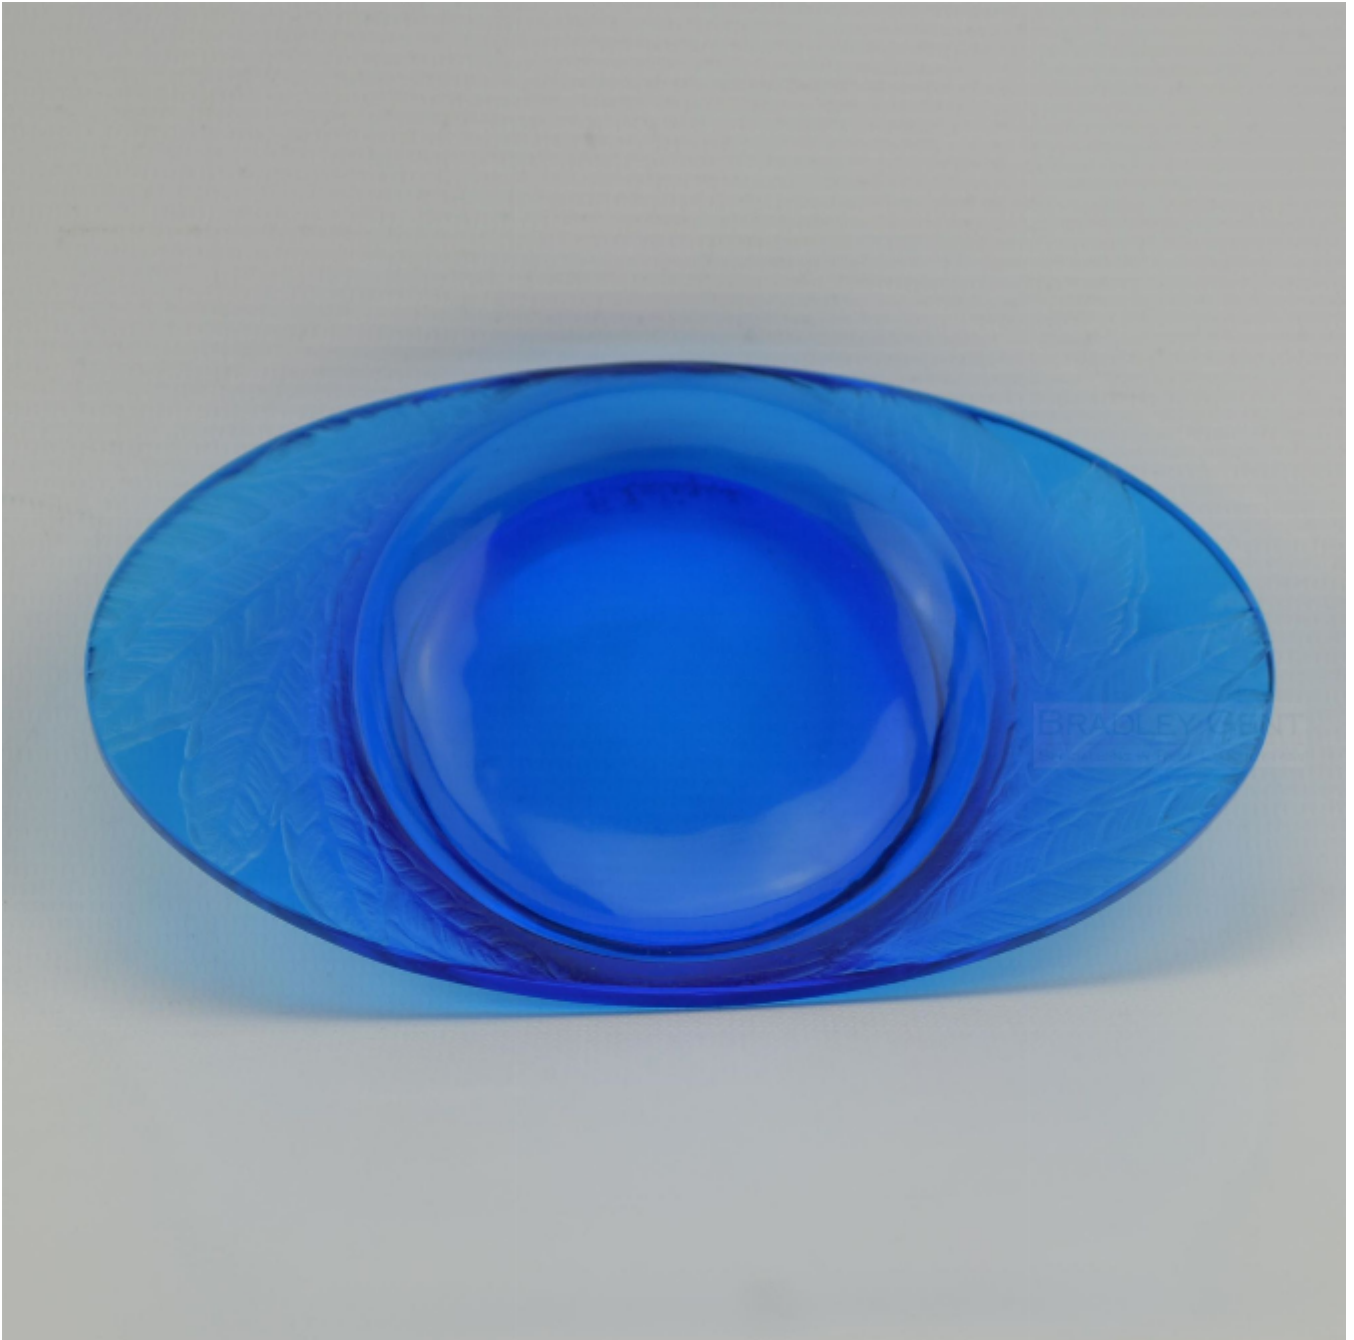

Rene Lalique electric blue Feuilles ashtray
Rene Lalique

£550

REF: 2421

Width: 16.6 cm (6.5")

Description

Rene Lalique electric blue Feuilles ashtray
Moulded with leaves either side of the centre

Engraved R Lalique to the base

Marcilhac page 270
Model 279
introduced 1924

The condition is very good with no damage, there are some wear scratches to the base