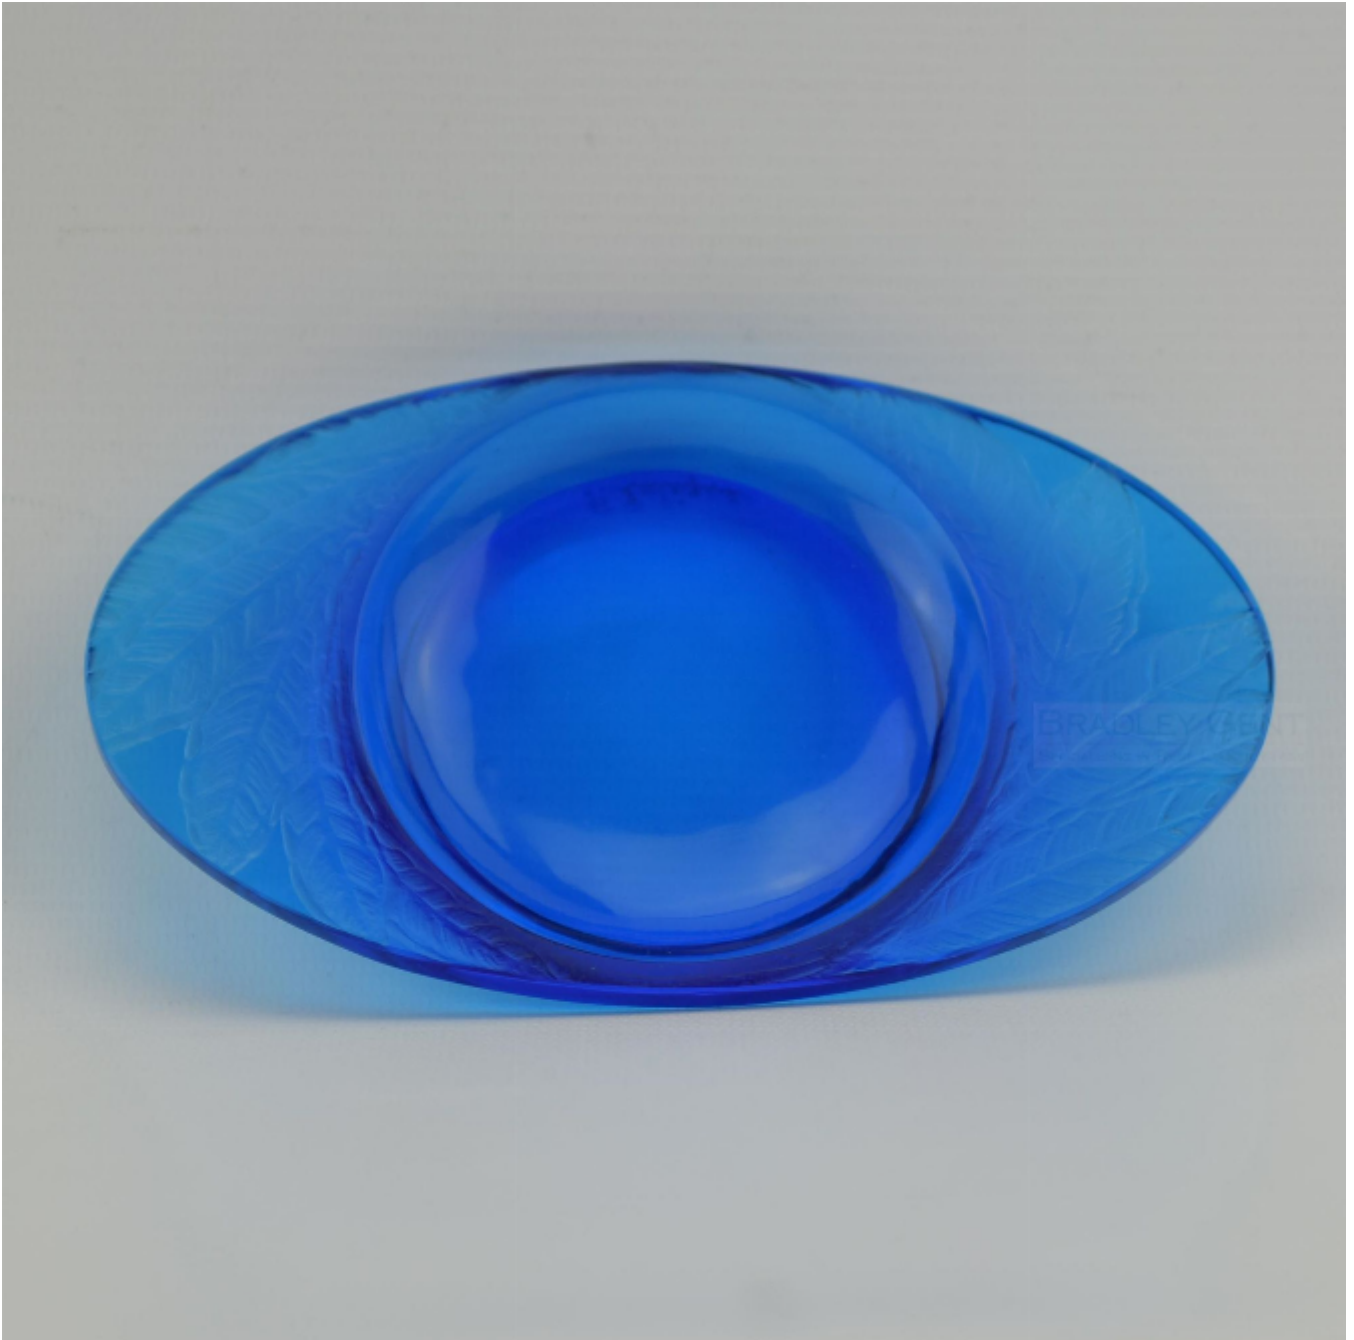

Rene Lalique electric blue Feuilles ashtray  
Rene Lalique

£550

REF: 2421

Width: 16.6 cm (6.5")

## Description

Rene Lalique electric blue Feuilles ashtray  
Moulded with leaves either side of the centre

Engraved R Lalique to the base

Marcilhac page 270  
Model 279  
introduced 1924

The condition is very good with no damage, there are some wear scratches to the base