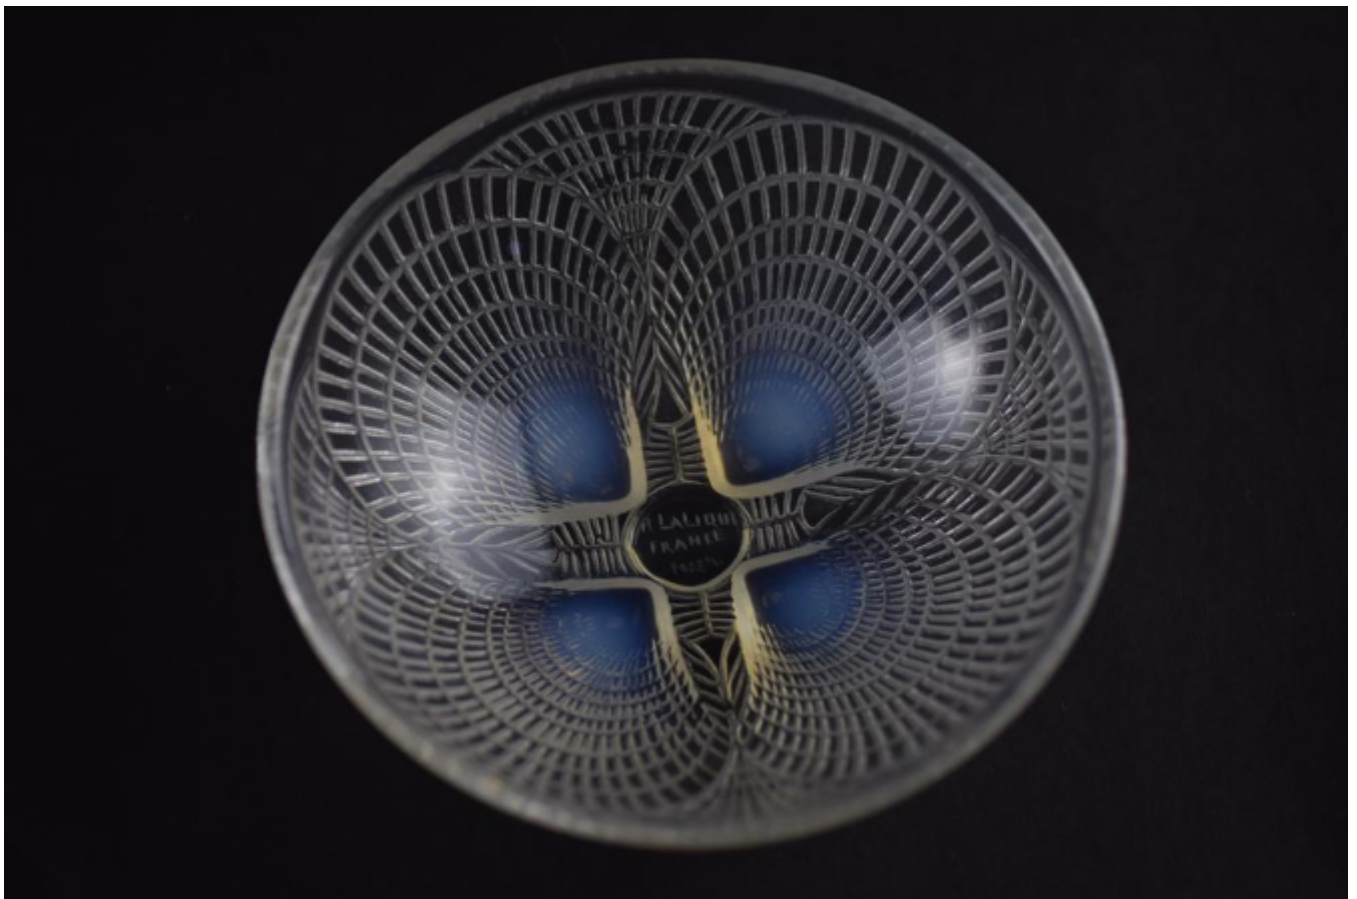

Rene Lalique opalescent coquilles bowl no5

Rene Lalique

Sold

REF: 1606

Diameter: 13 cm (5.1")

Description

Rene Lalique opalescent coquilles bowl no5

Introduced in 1924

Marcilhac page ref: 748

Wheel cut mark R Lalique along with the model number 3205

Nice colour

Fine condition with no damage, scratches or faults