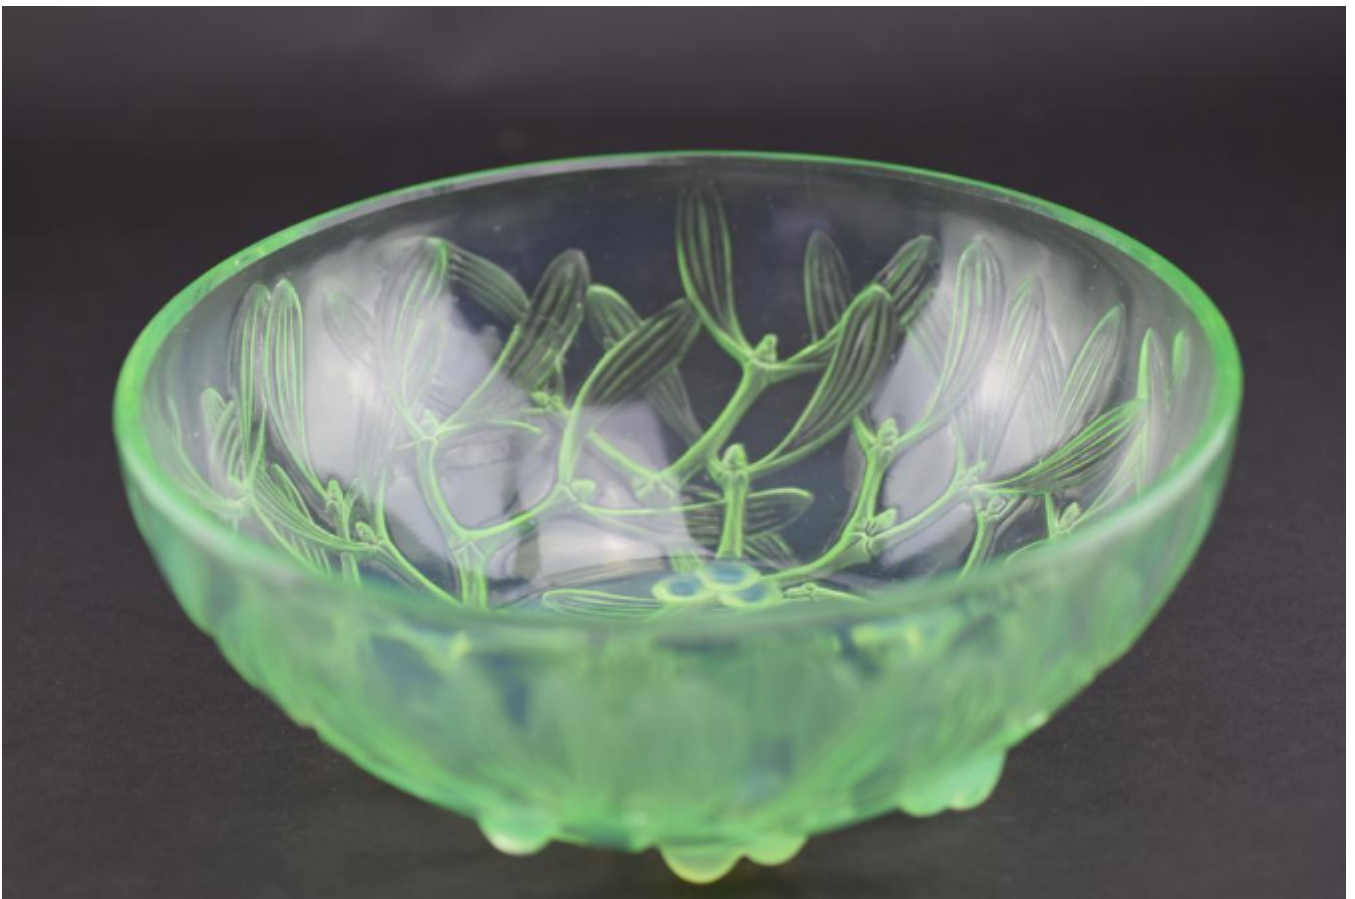

Rene Lalique mint opalescent No 2 Gui bowl
Rene Lalique

Sold

REF: 1451

Height: 9 cm (3.5")

Diameter: 20.5 cm (8.1")

Description

Mint opalescent Gui bowl

This is a hard to find bowl in mint opalescent and it's a lovely example in great condition and with very good definition

Moulded mark R Lalique

No2 bowl

Marcilhac page ref 751

introduced in 1921