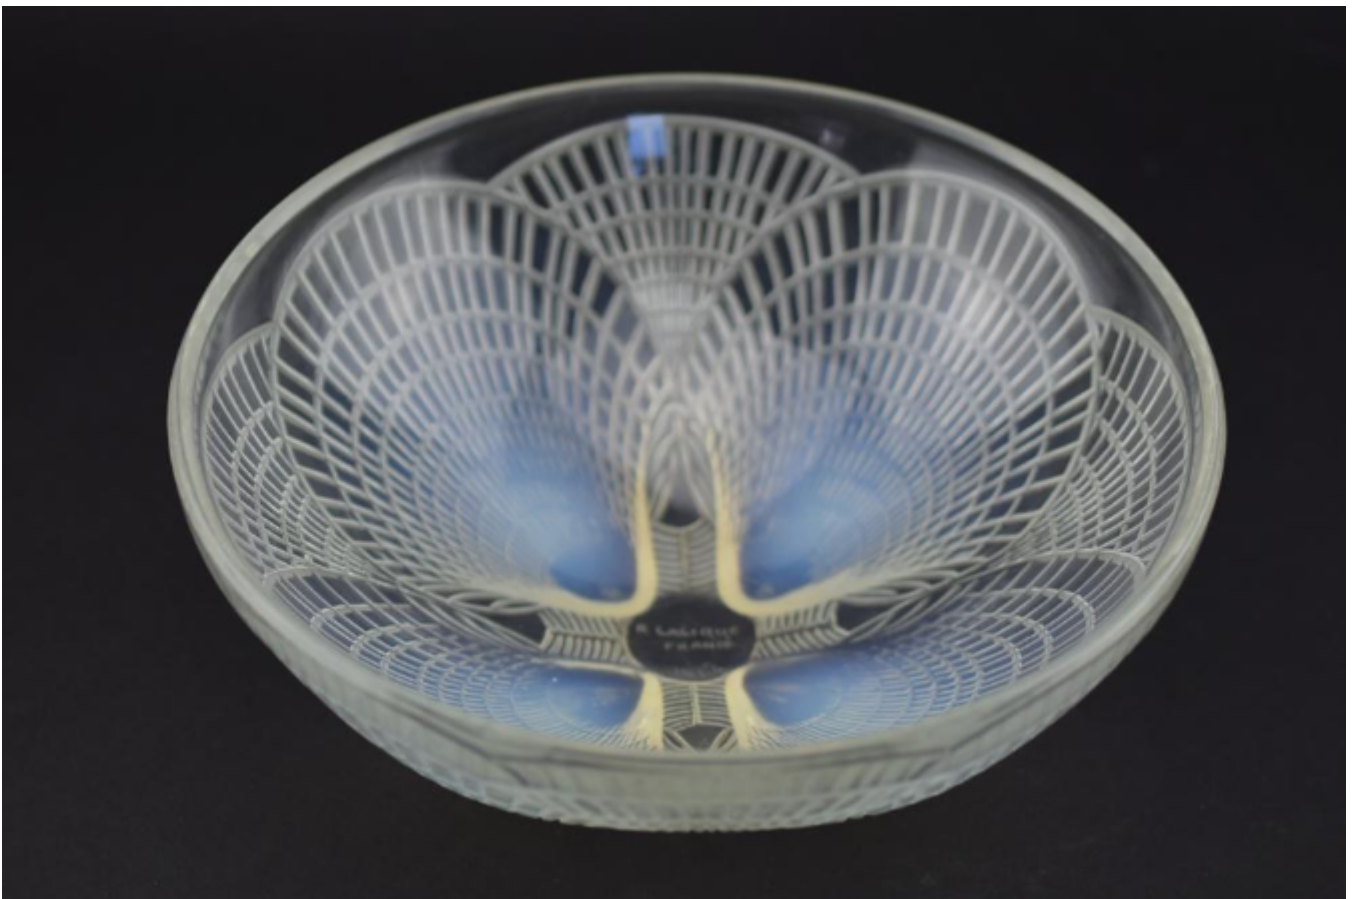

Rene Lalique Coquilles opalescent no 2 bowls
Rene Lalique

Sold

REF: 1028

Diameter: 21 cm (8.3")

Description

Rene Lalique Coquilles opalescent no 2 bowls

Introduced in 1924

Marcilhac page ref: 748

Model number 3201

Wheel cut mark R Lalique France

Along with No 3201

The condition is very good, there are a few minor scratches to the centre of the bowl, nothing particularly noticeable but mentioned for accuracy